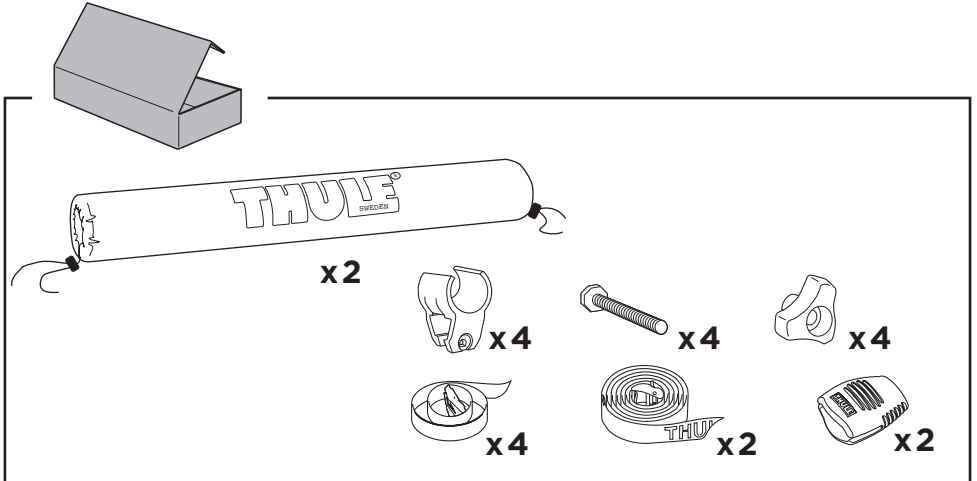

Thule Surf carrier 533

➤ Instructions

CITY CRASH

Complies with ISO norm

ISO 11154-E

SquareBar

533000
4DF.20131001.
501-6240-03

Bring your life
thule.com