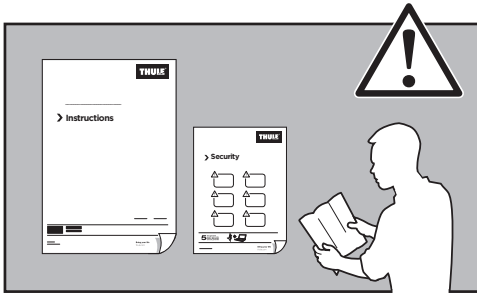

Thule Surf carrier 533

➤ Instructions

CITY CRASH

Complies with ISO norm

ISO 11154-E

SquareBar

533000
4DF.20131001.
501-6240-03

Bring your life
thule.com