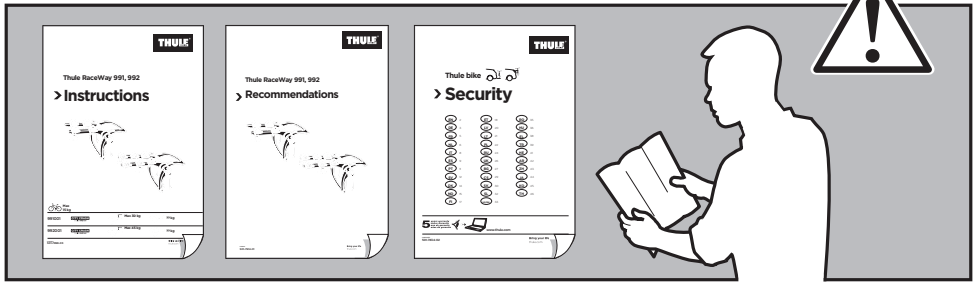

1. **EN** Rear door-mounted bike carrier
   DE Heckklappen-Fahrradträger
   FR Porte-vélos sur le hayon arrière
   NL Fietsdrager voor op de achterklep
   IT Portabici da installare sul portellone posteriore
   ES Portabicicletas de portón trasero
   PT Suporte para bicicleta para tampa traseira
   SV Bakluckemonterad cykelhållare
   DK Cykelholder, der er monteret på bagklap
   NO Bakdørmonteerte lasteholdere
   FI Tavaratilan oveen kiinnitettävä polkupyöräteline
   ET Tagaluugile paigaldatav jalgrattahoidik
   LV Uz aizmugurējām durvīm uzstādāms velosipēdu turētājs
   LT Prie galinių durelių tvirtinami dviračių laikikliai
   PL Bagażnik rowerowy montowany na tylnych drzwiach
2. **RU** Устанавливаемое на задней дверце крепление для велосипедов
   UK Багажник для велосипедів, що монтується на задніх дверцятках
   BG Багажник за велосипеди, монтиран на задната врата
   CS Nosič jízdních kol s montáží na zadní dveře
   SK Nosič bicyklov s montážou na zadné dvere
   SL Prtljažnik za kolesa za na zadnja vrata vozila
   HR/BiH Nosać bicikla koji se postavljaju na vrata prtljažnika
   RO Suport pentru biciclete montat pe ușa din spate
   HU Hátsó ajtóra szerelhető kerékpártartó
   EL Σχάρα ποδηλάτου πίσω πόρτας
   TR Araç arkasına bağlanan bisiklet taşıyıcı
   HE ממשא אופניים על הדלת האחורית
   AR حامل الدراجة للتثبيت على الباب الخلفي
3. **ZH** 后备箱安装托架
   JA リアドアマウント型サイクルキャリア
   KO 뒷문 장착 자전거 캐리어
   TH โครงยึดจับจักรยานแบบติดตั้งกับประตูท้ายรถ