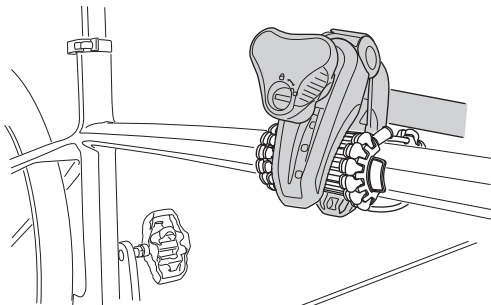

Thule AcuTight Torque Limiter Knob

Thule Sweden AB, Box 69, 330 33 Hillerstorp, SWEDEN

info@thule.com

www.thule.com

501-8087-02

› PART OF THULE GROUP

© Thule Group 2015. All rights reserved.