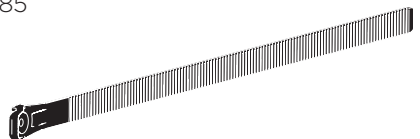

Thule VeloSpace XT Bike adapter
9381

Thule BackSpace XT
9383

Thule BackSpace XT 4th Bike Arm
9392

Thule Loading Ramp XT
9172

Thule Transport Wheel
9173

Thule XXL Fatbike Wheel Straps
985

Thule Bike Frame Adapter