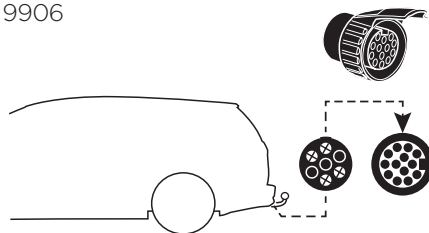

Thule 7-to-13-pin Adapter

9906