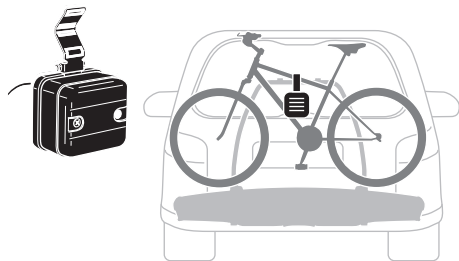

452  (x12)

Thule Carbon Frame Protector

984

Thule 3rd Brake Light 13pin

9904

Thule Number Plate

9762

Thule 7-to-13-pin Adapter