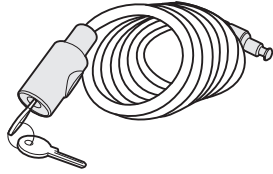

9906 7-zu-13 pol Adapter
7-to-13 pin Adapter

9904 3. Bremsleuchte 13-pin
3rd Brake-light 13-pin

9772

**Felgenadapter
Road Bike Adapter**

538

**Kabelschloss
Locking wire**

Thule One-Key System

544  (x4)