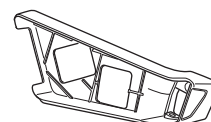

Frame Right: 52371

» PART OF THULE GROUP