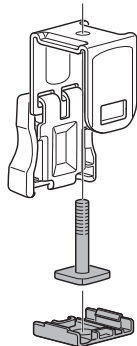

1.2

x1

x4

x4

x4

x4

Optional

SquareBar Adapter 8897

x4

x4

A

B

C

SquareBar Adapter 8897

A

B

C

1.2

D

E

F

2

Min 610mm / 24 inch

A