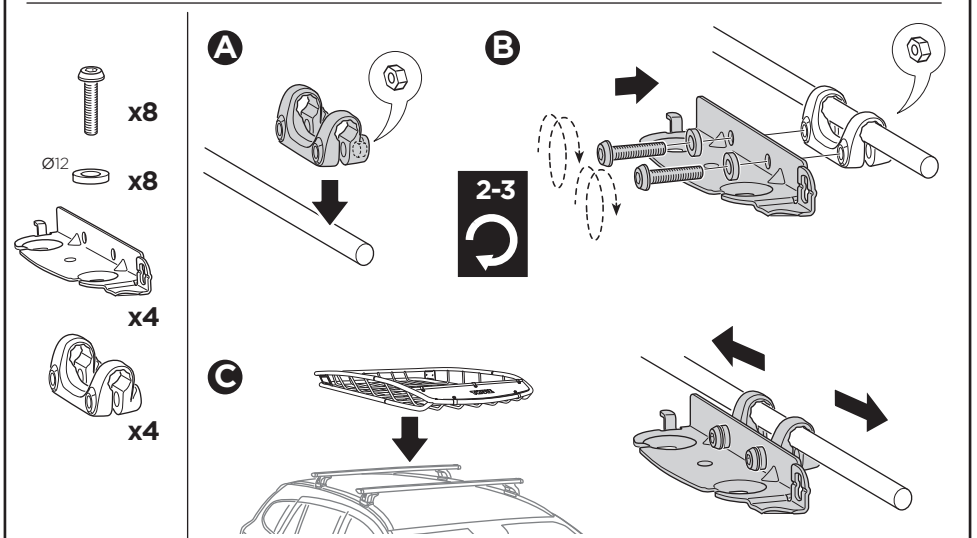

Thule Canyon 859

> Instructions

Carrier Basket

CITY CRASH
Complies with ISO norm

Thule WingBar/
Thule AeroBlade

Thule AeroBar

Thule SquareBar

Thule ProBar

6a

 x4
  Ø12
 x4
 x4

**6b**

 x4
 x4
 x4
 Ø12
 x8
 x8

7

 x4

 x4

A