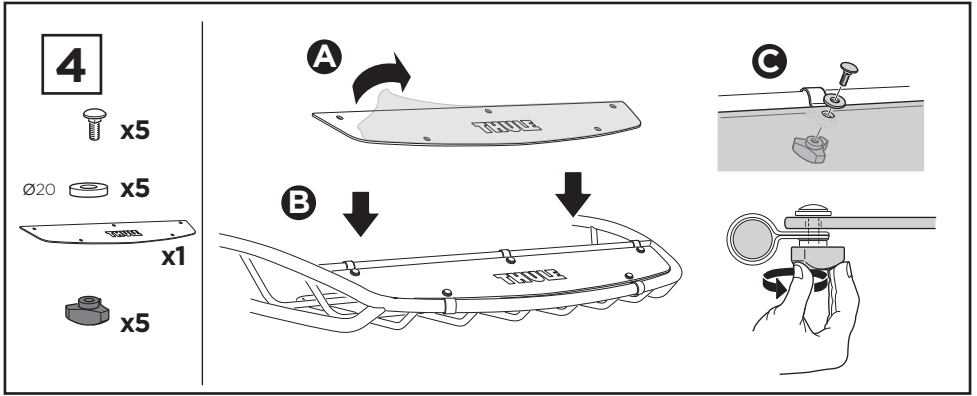

Thule Canyon 859

> Instructions

Carrier Basket

CITY CRASH
Complies with ISO norm

Thule WingBar/
Thule AeroBlade

Thule AeroBar

Thule SquareBar

Thule ProBar