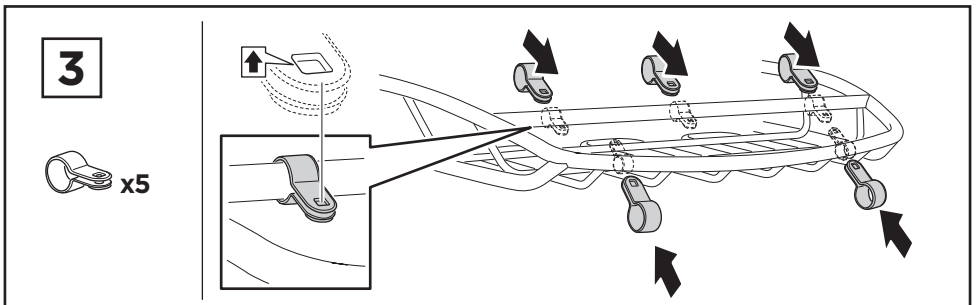

Thule Canyon 859

> Instructions

Carrier Basket

CITY CRASH
Complies with ISO norm

Thule WingBar/
Thule AeroBlade

Thule AeroBar

Thule SquareBar

Thule ProBar

6a

 x4
  Ø12
 x4
 x4

**6b**

 x4
 x4
 x4
 Ø12
 x8
 x8

7

 x4

 x4

A