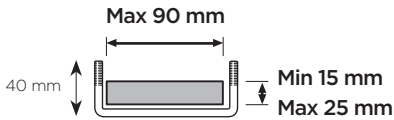

Thule Canyon 859

> Instructions

Carrier Basket

CITY CRASH
Complies with ISO norm

Thule WingBar/
Thule AeroBlade

Thule AeroBar

Thule SquareBar

Thule ProBar

6a

 x4
  Ø12
 x4
 x4

**6b**

 x4
 x4
 x4
 Ø12
 x8
 x8

7

 x4

 x4

A