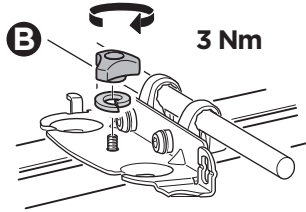

Thule Canyon 859

> Instructions

Carrier Basket

CITY CRASH
Complies with ISO norm

Thule WingBar/
Thule AeroBlade

Thule AeroBar

Thule SquareBar

Thule ProBar

6a

 x4
  Ø12
 x4
 x4

**6b**

 x4
 x4
 x4
 Ø12
 x8
 x8

7

 x4

 x4

A