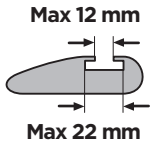

Thule Canyon 859

> Instructions

Carrier Basket

CITY CRASH
Complies with ISO norm

Thule WingBar/
Thule AeroBlade

Thule AeroBar

Thule SquareBar

Thule ProBar

6a

 x4
  Ø12
 x4
 x4

**6b**

 x4
 x4
 x4
 Ø12
 x8
 x8

7

 x4

 x4

A