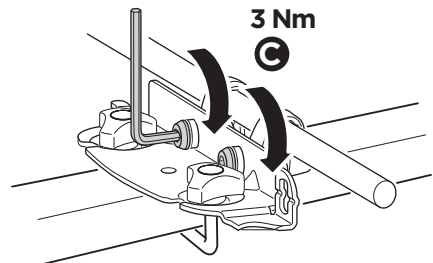

Thule Canyon 859

> Instructions

Carrier Basket

CITY CRASH
Complies with ISO norm

Thule WingBar/
Thule AeroBlade

Thule AeroBar

Thule SquareBar

Thule ProBar

6a

 x4
  Ø12
 x4
 x4

**6b**

 x4
 x4
 x4
 Ø12
 x8
 x8

7

 x4

 x4

A