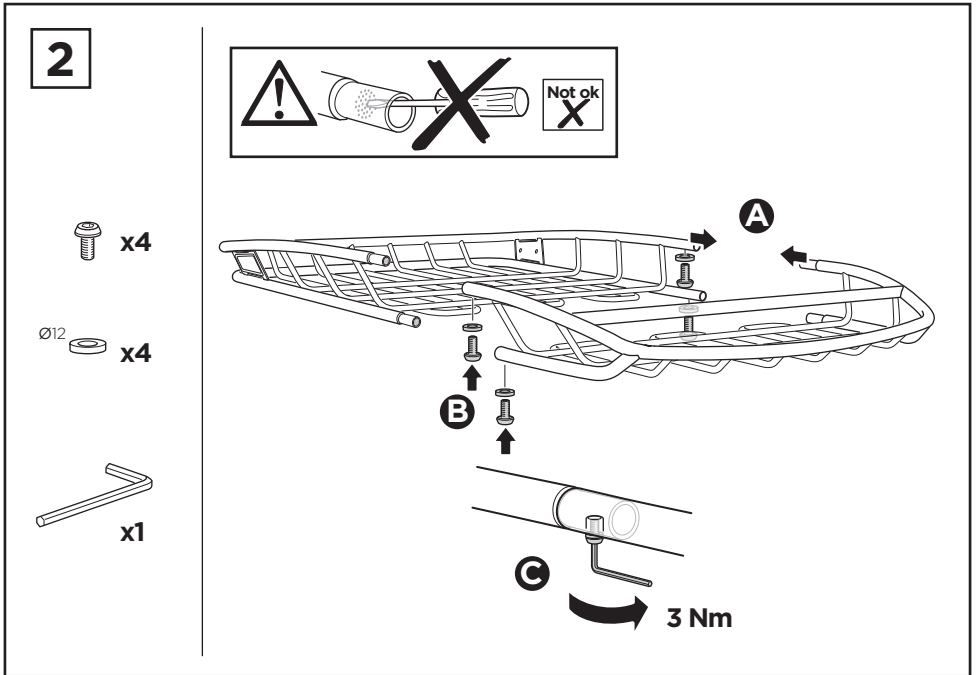

Thule Canyon 859

> Instructions

Carrier Basket

CITY CRASH
Complies with ISO norm

Thule WingBar/
Thule AeroBlade

Thule AeroBar

Thule SquareBar

Thule ProBar

6a

 x4
  Ø12
 x4
 x4

**6b**

 x4
 x4
 x4
 Ø12
 x8
 x8

7

 x4

 x4

A