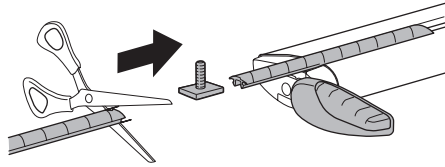

Thule Canyon 859

> Instructions

Carrier Basket

CITY CRASH
Complies with ISO norm

Thule WingBar/
Thule AeroBlade

Thule AeroBar

Thule SquareBar

Thule ProBar

6a

 x4
  Ø12
 x4
 x4

**6b**

 x4
 x4
 x4
 Ø12
 x8
 x8

7

 x4

 x4

A