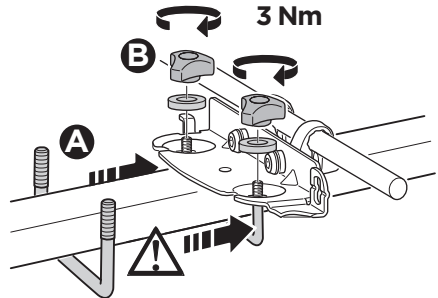

Thule Canyon 859

> Instructions

Carrier Basket

CITY CRASH
Complies with ISO norm

Thule WingBar/
Thule AeroBlade

Thule AeroBar

Thule SquareBar

Thule ProBar

6a

 x4
  Ø12
 x4
 x4

**6b**

 x4
 x4
 x4
 Ø12
 x8
 x8

7

 x4

 x4

A