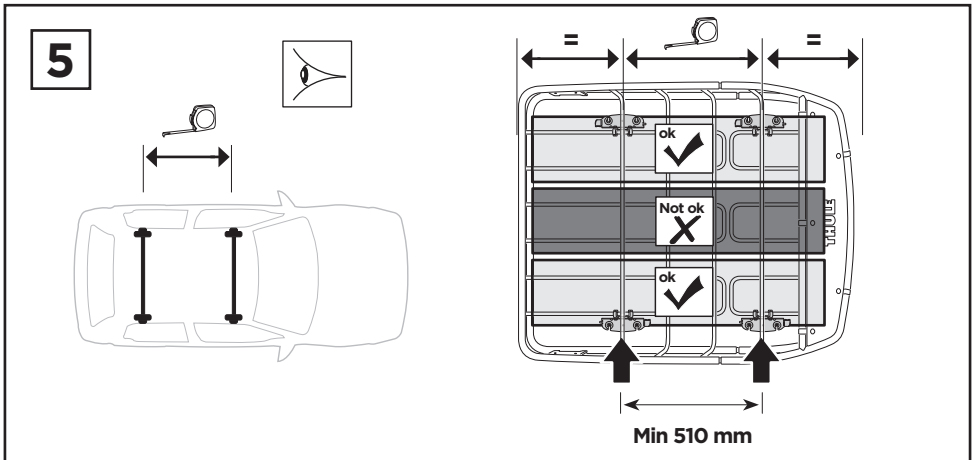

Thule Canyon 859

> Instructions

Carrier Basket

CITY CRASH
Complies with ISO norm

Thule WingBar/
Thule AeroBlade

Thule AeroBar

Thule SquareBar

Thule ProBar

6a

 x4
  Ø12
 x4
 x4

**6b**

 x4
 x4
 x4
 Ø12
 x8
 x8

7

 x4

 x4

A