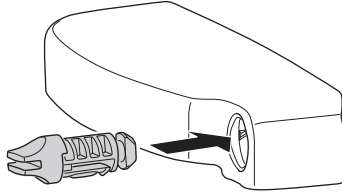

Thule Canyon 859

> Instructions

Carrier Basket

CITY CRASH
Complies with ISO norm

Thule WingBar/
Thule AeroBlade

Thule AeroBar

Thule SquareBar

Thule ProBar

6a

 x4
  Ø12
 x4
 x4

**6b**

 x4
 x4
 x4
 Ø12
 x8
 x8

7

 x4

 x4

A