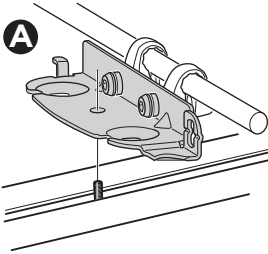

Thule Canyon 859

> Instructions

Carrier Basket

CITY CRASH
Complies with ISO norm

Thule WingBar/
Thule AeroBlade

Thule AeroBar

Thule SquareBar

Thule ProBar

6a

 x4
  Ø12
 x4
 x4

**6b**

 x4
 x4
 x4
 Ø12
 x8
 x8

7

 x4

 x4

A