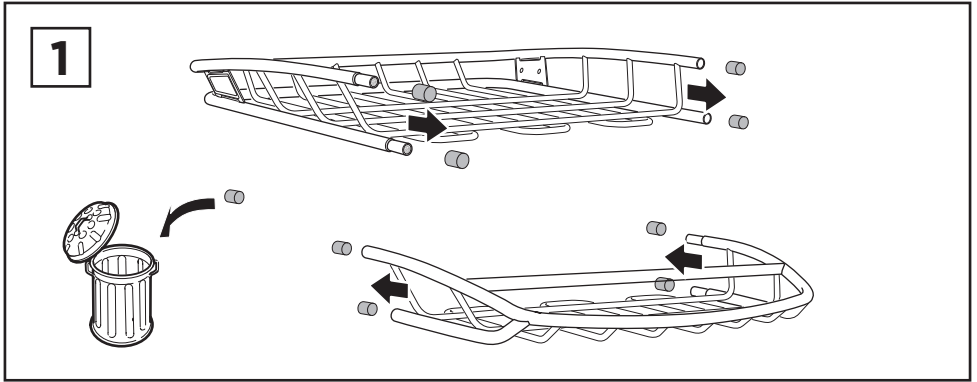

Thule Canyon 859

> Instructions

Carrier Basket

CITY CRASH
Complies with ISO norm

Thule WingBar/
Thule AeroBlade

Thule AeroBar

Thule SquareBar

Thule ProBar

6a

 x4
  Ø12
 x4
 x4

**6b**

 x4
 x4
 x4
 Ø12
 x8
 x8

7

 x4

 x4

A