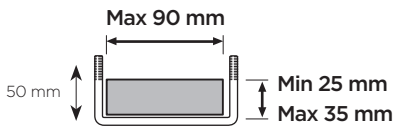

Thule Canyon 859

> Instructions

Carrier Basket

CITY CRASH
Complies with ISO norm

Thule WingBar/
Thule AeroBlade

Thule AeroBar

Thule SquareBar

Thule ProBar

6a

 x4
  Ø12
 x4
 x4

**6b**

 x4
 x4
 x4
 Ø12
 x8
 x8

7

 x4

 x4

A