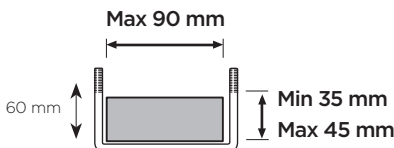

Thule Canyon 859

> Instructions

Carrier Basket

CITY CRASH
Complies with ISO norm

Thule WingBar/
Thule AeroBlade

Thule AeroBar

Thule SquareBar

Thule ProBar

6a

 x4
  Ø12
 x4
 x4

**6b**

 x4
 x4
 x4
 Ø12
 x8
 x8

7

 x4

 x4

A