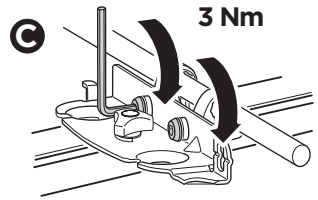

Thule Canyon 859

> Instructions

Carrier Basket

CITY CRASH
Complies with ISO norm

Thule WingBar/
Thule AeroBlade

Thule AeroBar

Thule SquareBar

Thule ProBar

6a

 x4
  Ø12
 x4
 x4

**6b**

 x4
 x4
 x4
 Ø12
 x8
 x8

7

 x4

 x4

A