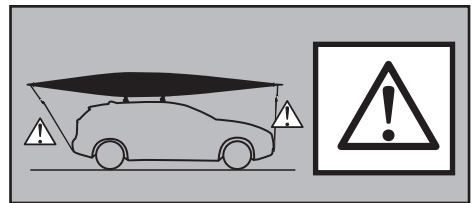

EN Accessories	UK Аксессуары	838 x2