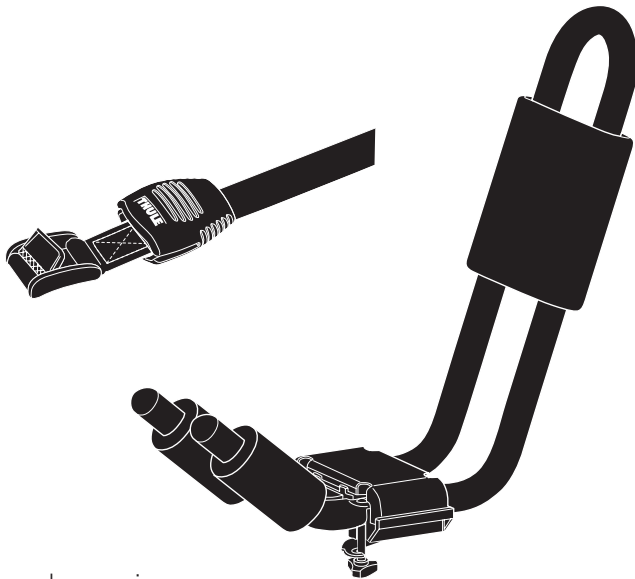

Thule Hull-a-port 835-1

➤ Instructions

Kayak carrier

CITY CRASH

Complies with ISO norm

835101

C.20140820

501-6769-11