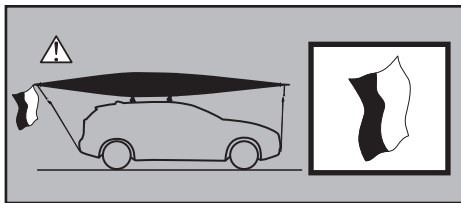

EN Accessories	UK Аксессуары	838 x2