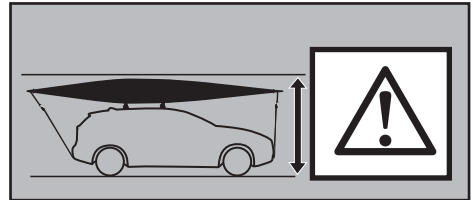

EN Accessories	UK Аксессуары	838 x2