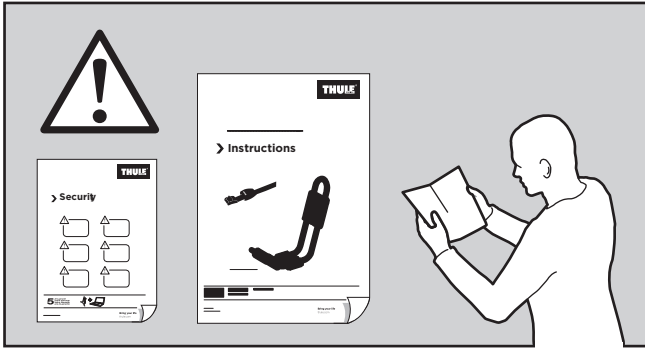

Thule Hull-a-port 835-1

➤ Instructions

Kayak carrier

CITY CRASH

Complies with ISO norm

835101

C.20140820

501-6769-11