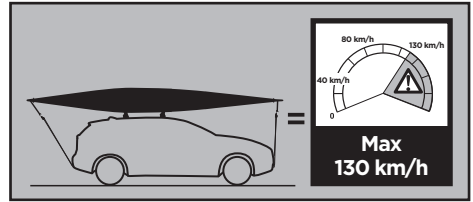

EN Accessories	UK Аксессуары	838 x2