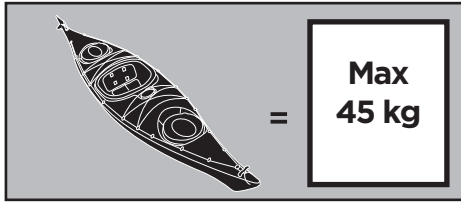

EN Accessories	UK Аксессуары	838 x2