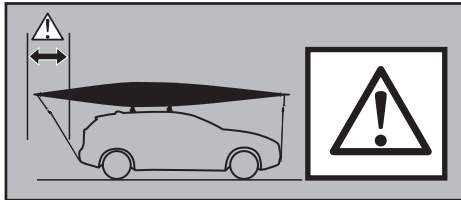

EN Accessories	UK Аксессуары	838 x2