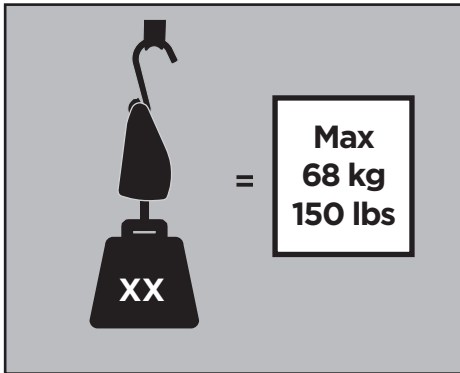

EN Open
DE Öffnen
FR Ouvert
NL Openen
IT Aprire
ES Abrir
PT Aberto
SV Öppna

DK Åbn
NO Åpne
FI Auki
ET Avatud
LV Atvert
LT Atidaryti
PL Otwieranie
RU Открыть

UK Відкрити
BG Отваряне
CS Otvírání
SK Otváranie
SL Odprite
HR/BiH Otvoreno
RO Deschidere
HU Nyitás

EL Άνοιγμα
TR Aç
فتح **AR**
תפתח **HE**
ZH 开启
JA 開く
KO 열기
TH เปิด