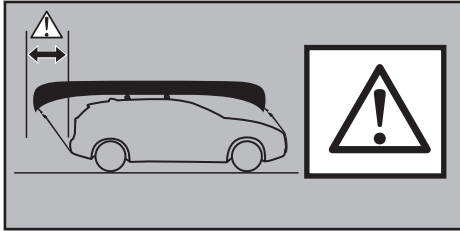

EN Accessories	UK Аксессуары	831 USA	839 USA
DE Zubehör	BG Принадлежности	832 USA	855
FR Accessoires	CS Dopřikry	841	
NL Accessoires	SK Príslušenstvo		x2
IT Accessori	SL Dodatki		x2
ES Accesorios	HR/BiH Dodaci	882/XAdapt12	
PT Acessórios	RO Accesorii		x4
SV Tillbehör	HU Tartozékok		x4
DK Tilbehør	EL Εξαρτήματα		x1
NO Tilbehør	TR Aksesuarlar		
FI Lisävarusteet	AR الملحقا		
ET Lisavarustus	HE אביזרים		
LV Piederumi	ZH 附件		
LT Priedai	JA アクセサリー		
PL Akcesoria	KO 액세서리		
RU Аксессуары	TH อุปกรณ์เสริม		

Thule One-Key System

512		(x2)
544		(x4)
596		(x6)
588		(x8)
452		(x12)