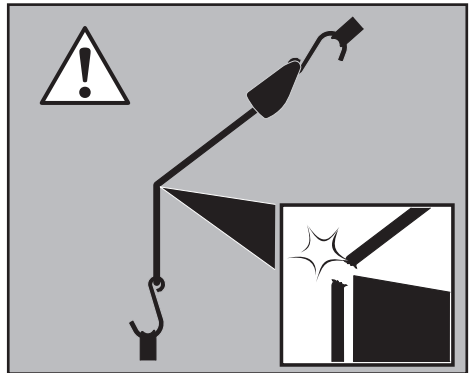

EN Open
DE Öffnen
FR Ouvert
NL Openen
IT Aprire
ES Abrir
PT Aberto
SV Öppna

DK Åbn
NO Åpne
FI Auki
ET Avatud
LV Atvert
LT Atidaryti
PL Otwieranie
RU Открыть

UK Відкрити
BG Отваряне
CS Otvírání
SK Otváranie
SL Odprite
HR/BiH Otvoreno
RO Deschidere
HU Nyitás

EL Άνοιγμα
TR Aç
فتح **AR**
תפתח **HE**
ZH 开启
JA 開く
KO 열기
TH เปิด