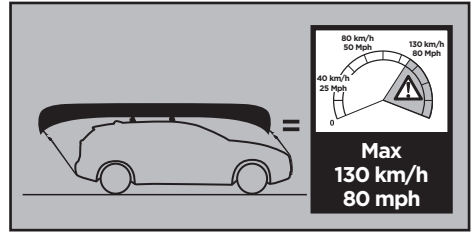

EN Accessories	UK Аксессуары	831 USA	839 USA
DE Zubehör	BG Принадлежности	832 USA	855
FR Accessoires	CS Dopřikry	841	
NL Accessoires	SK Príslušenstvo		x2
IT Accessori	SL Dodatki		x2
ES Accesorios	HR/BiH Dodaci	882/XAdapt12	
PT Acessórios	RO Accesorii		x4
SV Tillbehör	HU Tartozékok		x4
DK Tilbehør	EL Εξαρτήματα		x1
NO Tilbehør	TR Aksesuarlar		
FI Lisävarusteet	AR الملحقا		
ET Lisavarustus	HE אביזרים		
LV Piederumi	ZH 附件		
LT Priedai	JA アクセサリー		
PL Akcesoria	KO 액세서리		
RU Аксессуары	TH อุปกรณ์เสริม		

Thule One-Key System

512		(x2)
544		(x4)
596		(x6)
588		(x8)
452		(x12)