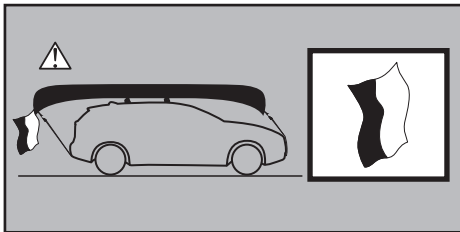

EN Accessories	UK Аксессуары	831 USA	839 USA
DE Zubehör	BG Принадлежности	832 USA	855
FR Accessoires	CS Dopřikry	841	
NL Accessoires	SK Príslušenstvo		x2
IT Accessori	SL Dodatki		x2
ES Accesorios	HR/BiH Dodaci	882/XAdapt12	
PT Acessórios	RO Accesorii		x4
SV Tillbehör	HU Tartozékok		x4
DK Tilbehør	EL Εξαρτήματα		x1
NO Tilbehør	TR Aksesuarlar		
FI Lisävarusteet	AR الملحقا		
ET Lisavarustus	HE אביזרים		
LV Piederumi	ZH 附件		
LT Priedai	JA アクセサリー		
PL Akcesoria	KO 액세서리		
RU Аксессуары	TH อุปกรณ์เสริม		

Thule One-Key System

512		(x2)
544		(x4)
596		(x6)
588		(x8)
452		(x12)