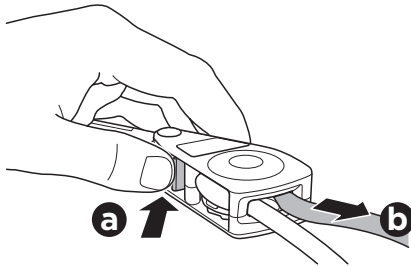

EN Open
DE Öffnen
FR Ouvert
NL Openen
IT Aprire
ES Abrir
PT Aberto
SV Öppna

DK Åbn
NO Åpne
FI Auki
ET Avatud
LV Atvert
LT Atidaryti
PL Otwieranie
RU Открыть

UK Відкрити
BG Отваряне
CS Otvírání
SK Otváranie
SL Odprite
HR/BiH Otvoreno
RO Deschidere
HU Nyitás

EL Άνοιγμα
TR Aç
فتح **AR**
תפתח **HE**
ZH 开启
JA 開く
KO 열기
TH เปิด