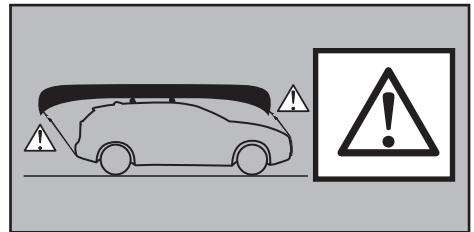

EN Accessories	UK Аксессуары	831 USA	839 USA
DE Zubehör	BG Принадлежности	832 USA	855
FR Accessoires	CS Dopřikry	841	
NL Accessoires	SK Príslušenstvo		x2
IT Accessori	SL Dodatki		x2
ES Accesorios	HR/BiH Dodaci	882/XAdapt12	
PT Acessórios	RO Accesorii		x4
SV Tillbehör	HU Tartozékok		x4
DK Tilbehør	EL Εξαρτήματα		x1
NO Tilbehør	TR Aksesuarlar		
FI Lisävarusteet	AR الملحقا		
ET Lisavarustus	HE אביזרים		
LV Piederumi	ZH 附件		
LT Priedai	JA アクセサリー		
PL Akcesoria	KO 액세서리		
RU Аксессуары	TH อุปกรณ์เสริม		

Thule One-Key System

512		(x2)
544		(x4)
596		(x6)
588		(x8)
452		(x12)