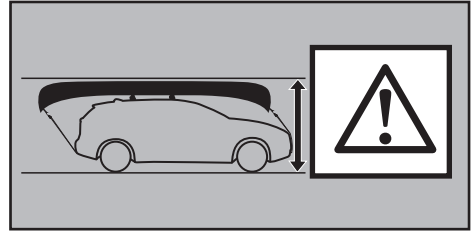

EN Accessories	UK Аксессуары	831 USA	839 USA
DE Zubehör	BG Принадлежности	832 USA	855
FR Accessoires	CS Dopřikry	841	
NL Accessoires	SK Príslušenstvo		x2
IT Accessori	SL Dodatki		x2
ES Accesorios	HR/BiH Dodaci	882/XAdapt12	
PT Acessórios	RO Accesorii		x4
SV Tillbehör	HU Tartozékok		x4
DK Tilbehør	EL Εξαρτήματα		x1
NO Tilbehør	TR Aksesuarlar		
FI Lisävarusteet	AR الملحقا		
ET Lisavarustus	HE אביזרים		
LV Piederumi	ZH 附件		
LT Priedai	JA アクセサリー		
PL Akcesoria	KO 액세서리		
RU Аксессуары	TH อุปกรณ์เสริม		

Thule One-Key System

512		(x2)
544		(x4)
596		(x6)
588		(x8)
452		(x12)