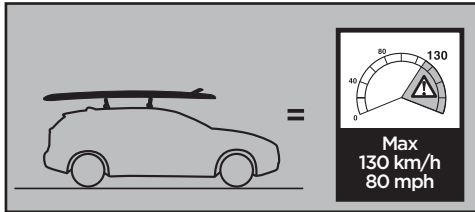

EN Accessories	UK Аксессуары	831 USA	839 USA
DE Zubehör	BG Принадлежности	832 USA	855
FR Accessoires	CS Doplňky	841	
NL Accessoires	SK Príslušenstvo		x2
IT Accessori	SL Dodatki		x2
ES Accesorios	HR/BiH Dodaci		
PT Acessórios	RO Accesorii	882/XAdapt12	
SV Tillbehör	HU Tartozékok		x4
DK Tilbehør	EL Εξαρτήματα		x4
NO Tilbehør	TR Aksesorlar		x1
FI Lisävarusteet	AR الملحقات		
ET Lisavarustus	HE אביזרים		
LV Piederumi	ZH 附件		
LT Priedai	JA アクセサリー		
PL Akcesoria	KO 액세서리		
RU Аксессуары	TH อุปกรณ์เสริม		

Thule One-Key System

512		(x2)
544		(x4)
596		(x6)
588		(x8)
452		(x12)