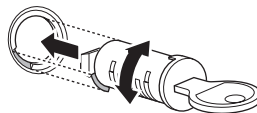

CITY CRASH
Complies with ISO norm

5.4 kg

1

Thule SquareBar
Adapter 8897

+

Thule SquareBar

2

3