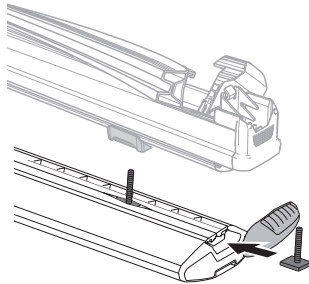

8

x2

9

THULE
WingBar Evo

31 mm
 x4

THULE
WingBar