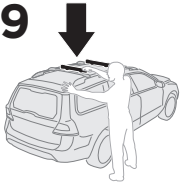

8

x2

9

THULE
WingBar Evo

31 mm
 x4

THULE
WingBar