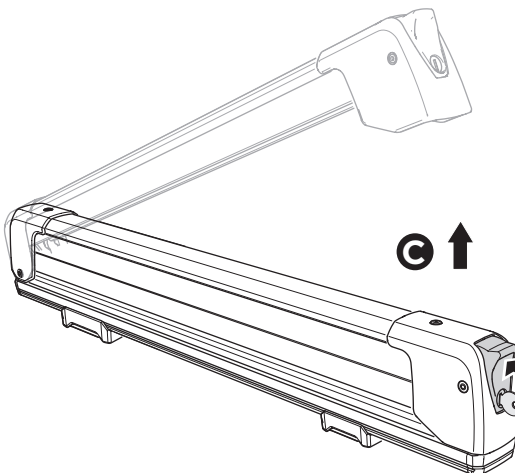

1

Thule SquareBar
Adapter 8897

+

Thule SquareBar

2

3

x1

x2

4

x1