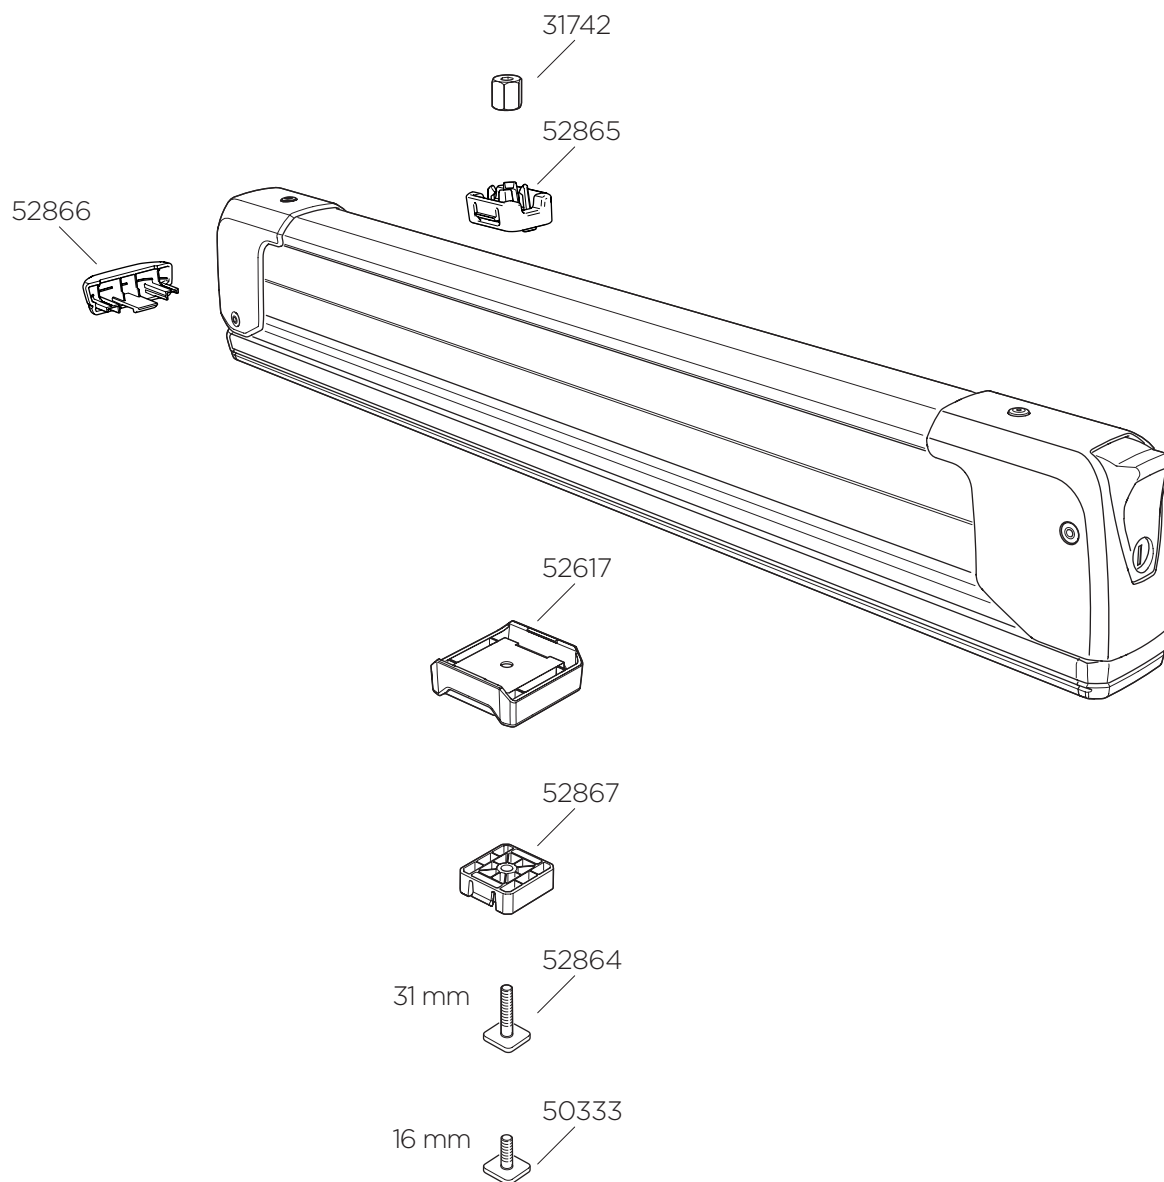

# Thule SnowPack Extender

7325

**THULE**  
SWEDEN

## Thule SquareBar Adapter 8897 x4

**No**  
N001-N200  
**Sparepart No**  
1500001001 - 1500001200

**No**  
N001-N200  
**Sparepart No**  
1500002001 - 1500002200

» PART OF THULE GROUP