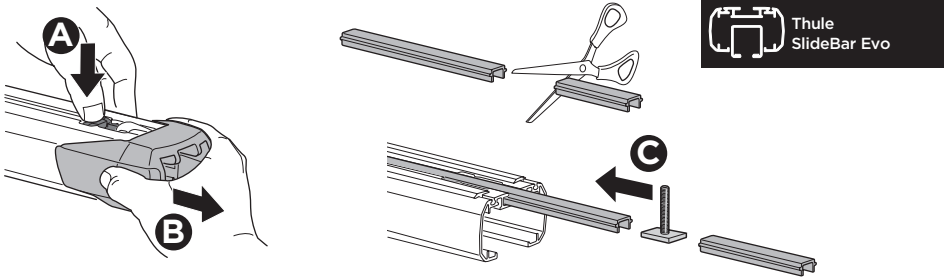

i

Thule Sweden AB, Borggatan 5
335 73 Hillerstorp, SWEDEN

› PART OF THULE GROUP

info@thule.com

© Thule Group 2019. All rights reserved.

www.thule.com

501-8436-02