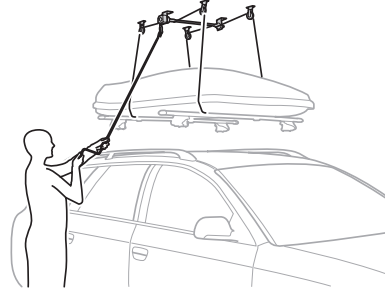

i Thule Boxlift

571000