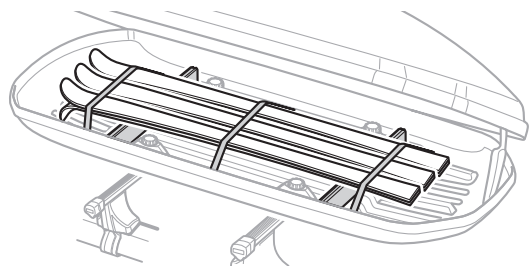

x3

8

9

**i** Thule Box Ski Carrier adapter

**694600** → Motion: 600

**694800** → Motion: 200, 800

**694900** → Motion: 900

**i** Thule T-track adapter