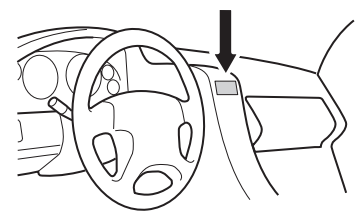

8

9

i Thule Box Ski Carrier adapter

694600 → Motion: 600

694800 → Motion: 200, 800

694900 → Motion: 900