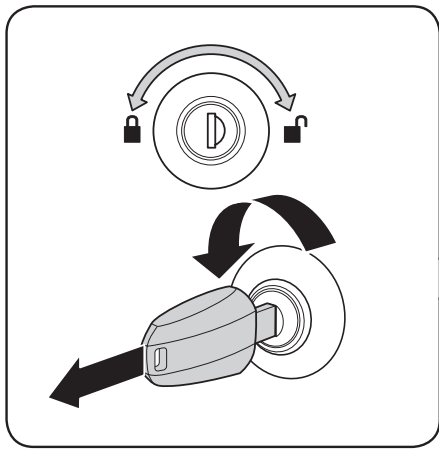

x3

8

9

i Thule Box Ski Carrier adapter

694600 → Motion: 600

694800 → Motion: 200, 800

694900 → Motion: 900

i Thule T-track adapter