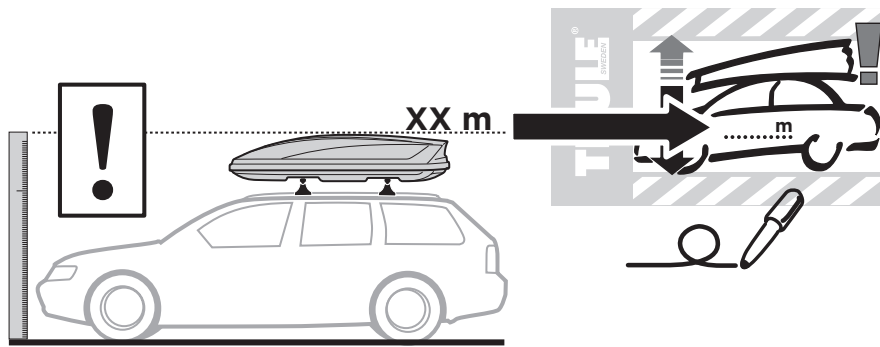

8

9

i Thule Box Ski Carrier adapter

694600 → Motion: 600

694800 → Motion: 200, 800

694900 → Motion: 900