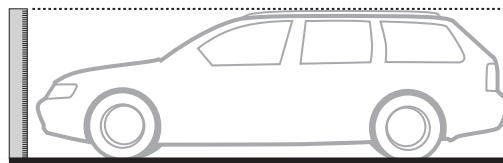

8

9

i Thule Box Ski Carrier adapter

694600 → Motion: 600

694800 → Motion: 200, 800

694900 → Motion: 900