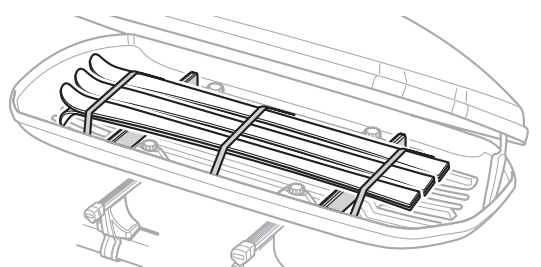

x3

8

9

i Thule Box Ski Carrier adapter

694600 → Motion: 600

694800 → Motion: 200, 800

694900 → Motion: 900

i Thule T-track adapter