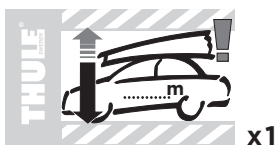

8

9

i Thule Box Ski Carrier adapter

694600 → Motion: 600

694800 → Motion: 200, 800

694900 → Motion: 900