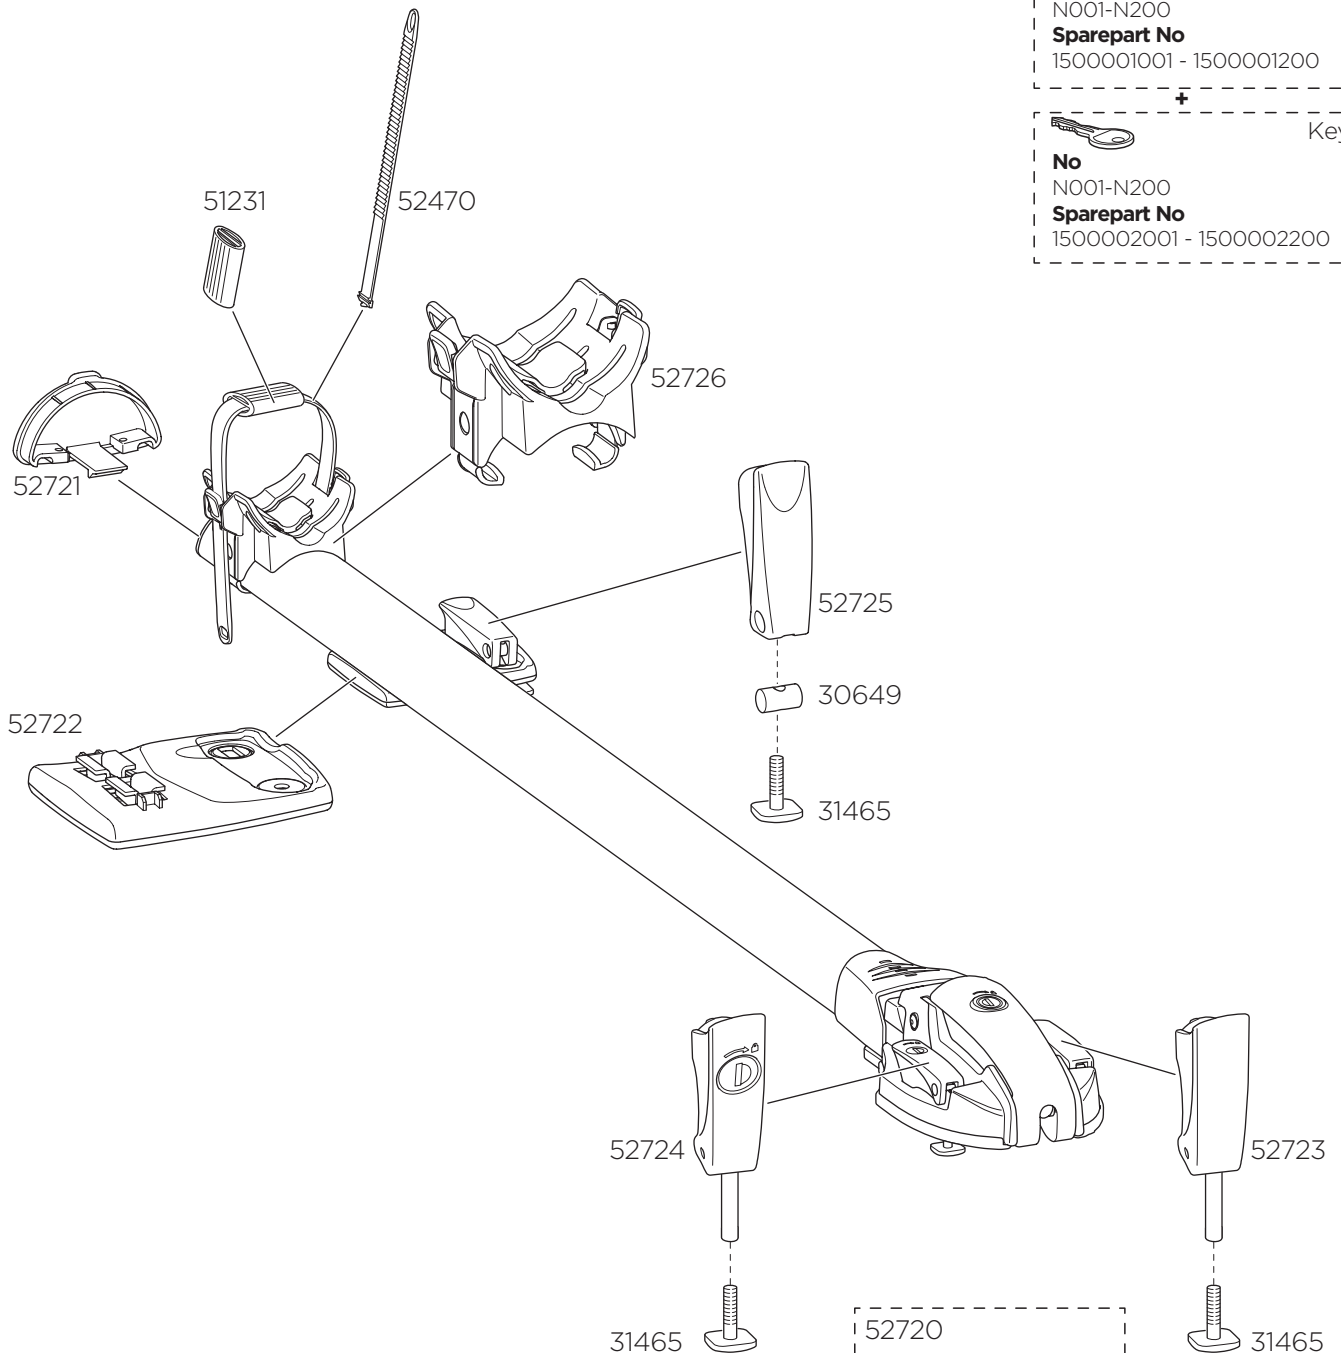

Key+Lock  
= N.....

No  
N001-N200  
**Sparepart No**  
1500001001 - 1500001200

+

Key  
No  
N001-N200  
**Sparepart No**  
1500002001 - 1500002200

52720

**9 mm Quick Release**