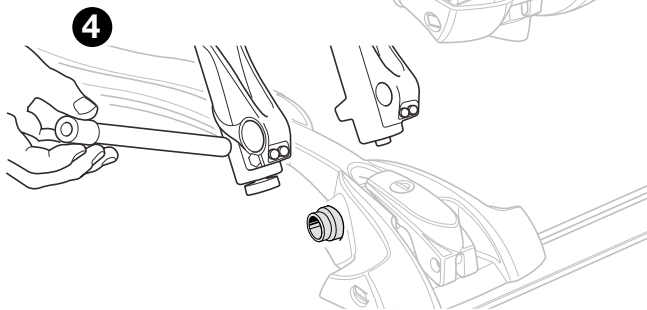

Thule Thru Axle adapter for Thule OutRide 561

> Instructions

i

Thule Sweden AB, Borggatan 5, 335 73 Hillerstorp, SWEDEN

info@thule.com

www.thule.com

501-8052-02

» PART OF THULE GROUP