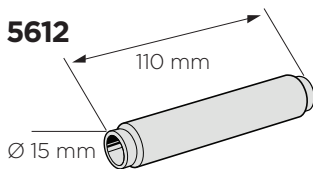

Thule Thru Axle adapter for Thule OutRide 561

> Instructions

i

Thule Sweden AB, Borggatan 5, 335 73 Hillerstorp, SWEDEN

info@thule.com

www.thule.com

501-8052-02

» PART OF THULE GROUP