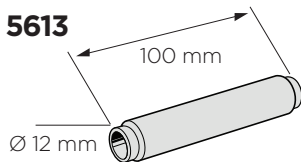

Thule Thru Axle adapter for Thule OutRide 561

> Instructions

i

Thule Sweden AB, Borggatan 5, 335 73 Hillerstorp, SWEDEN

info@thule.com

www.thule.com

501-8052-02

» PART OF THULE GROUP