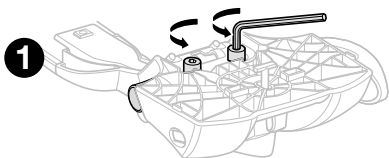

Thule Thru Axle adapter for Thule OutRide 561

> Instructions

i

Thule Sweden AB, Borggatan 5, 335 73 Hillerstorp, SWEDEN

info@thule.com

www.thule.com

501-8052-02

» PART OF THULE GROUP