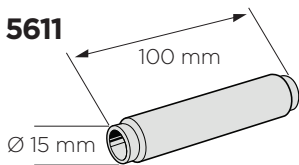

Thule Thru Axle adapter for Thule OutRide 561

> Instructions

i

Thule Sweden AB, Borggatan 5, 335 73 Hillerstorp, SWEDEN

info@thule.com

www.thule.com

501-8052-02

» PART OF THULE GROUP