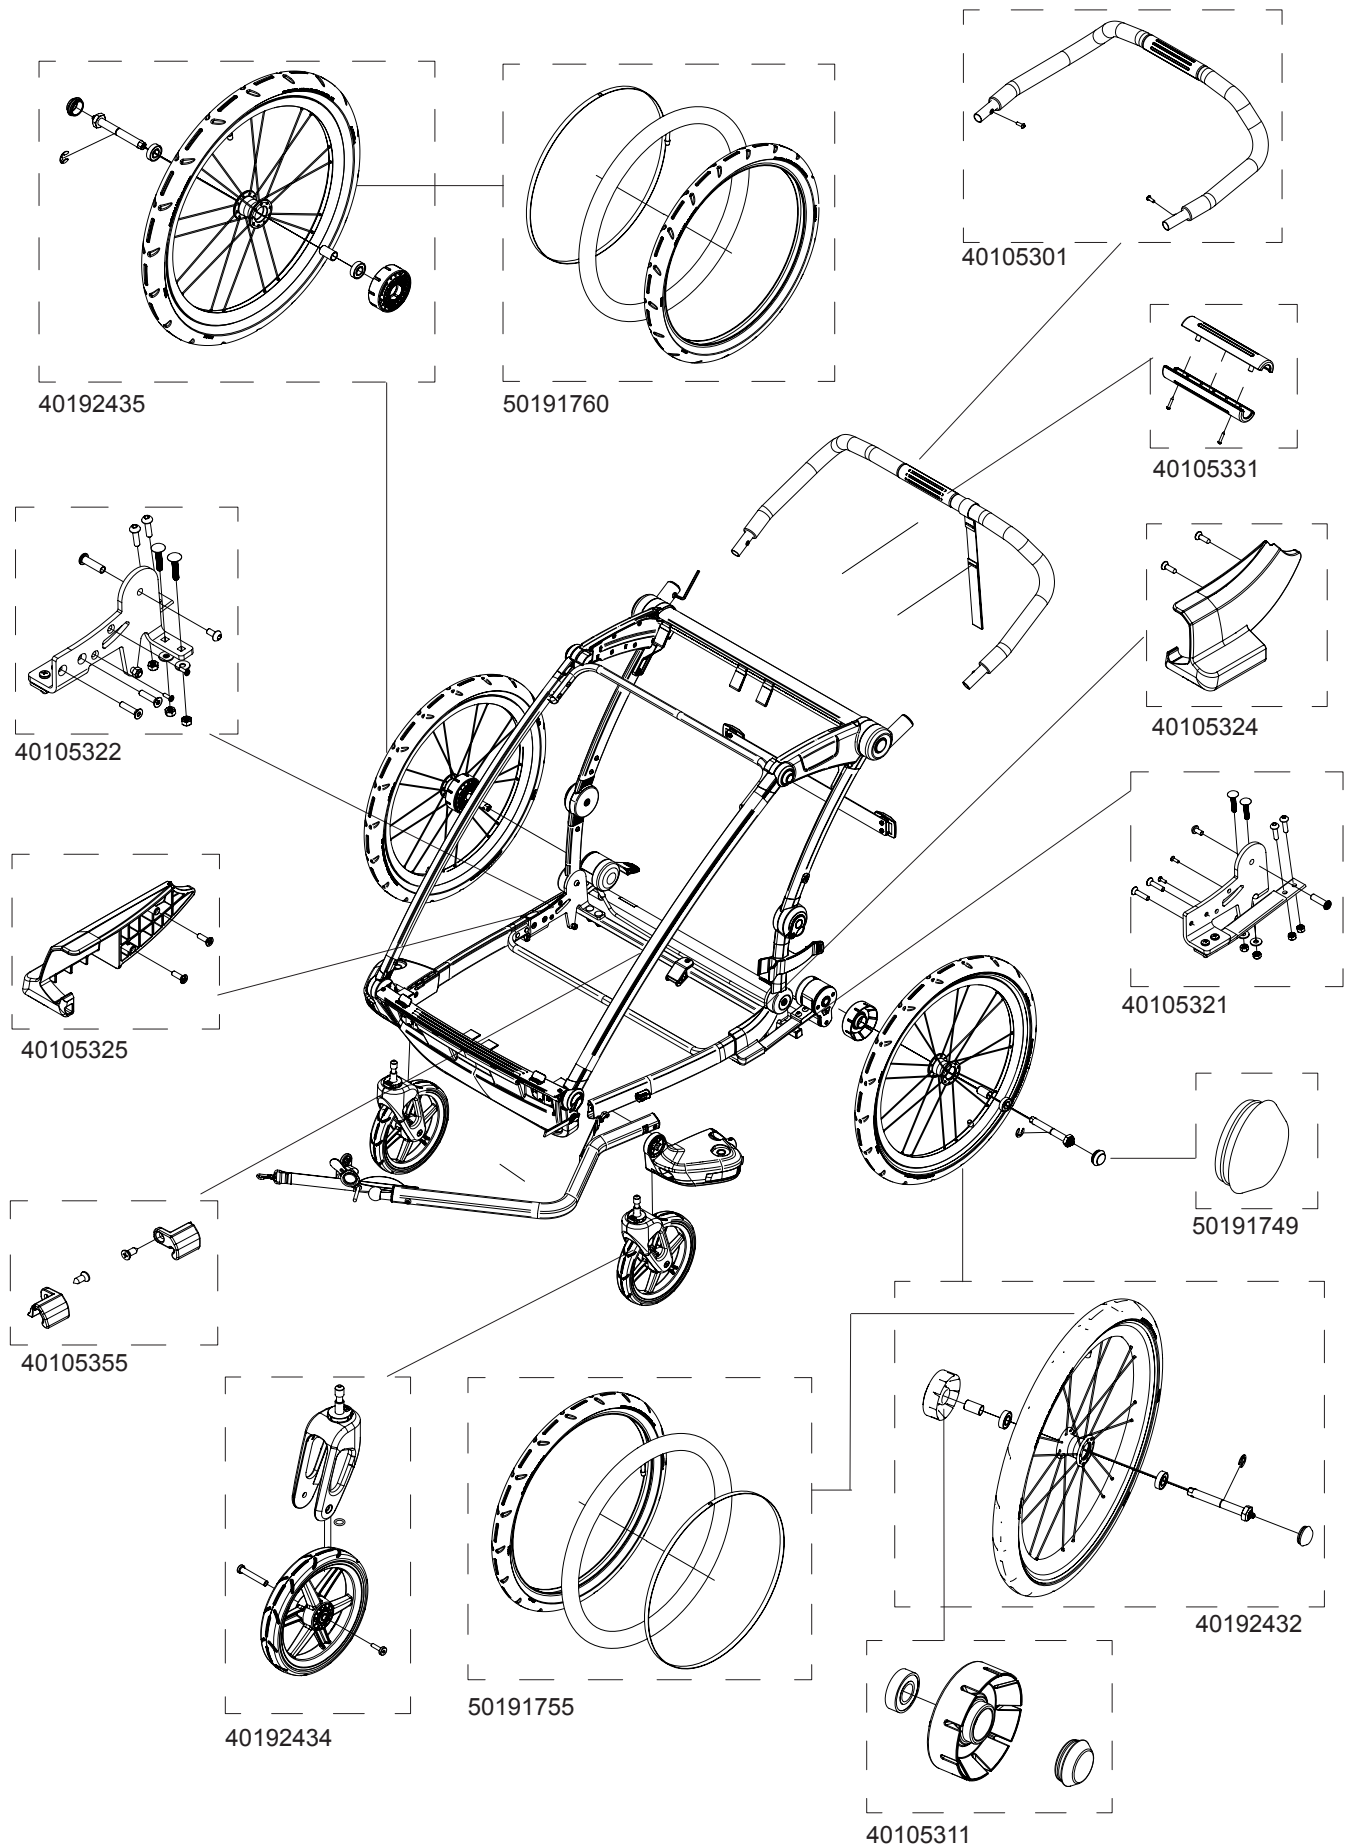

Lite 1

40100059

**THULE**  
SWEDEN

» PART OF THULE GROUP

06/02/2017

**THULE**  
SWEDEN

Rev 1

TCTS

Bundled Kits

Hitch Arm Assembly