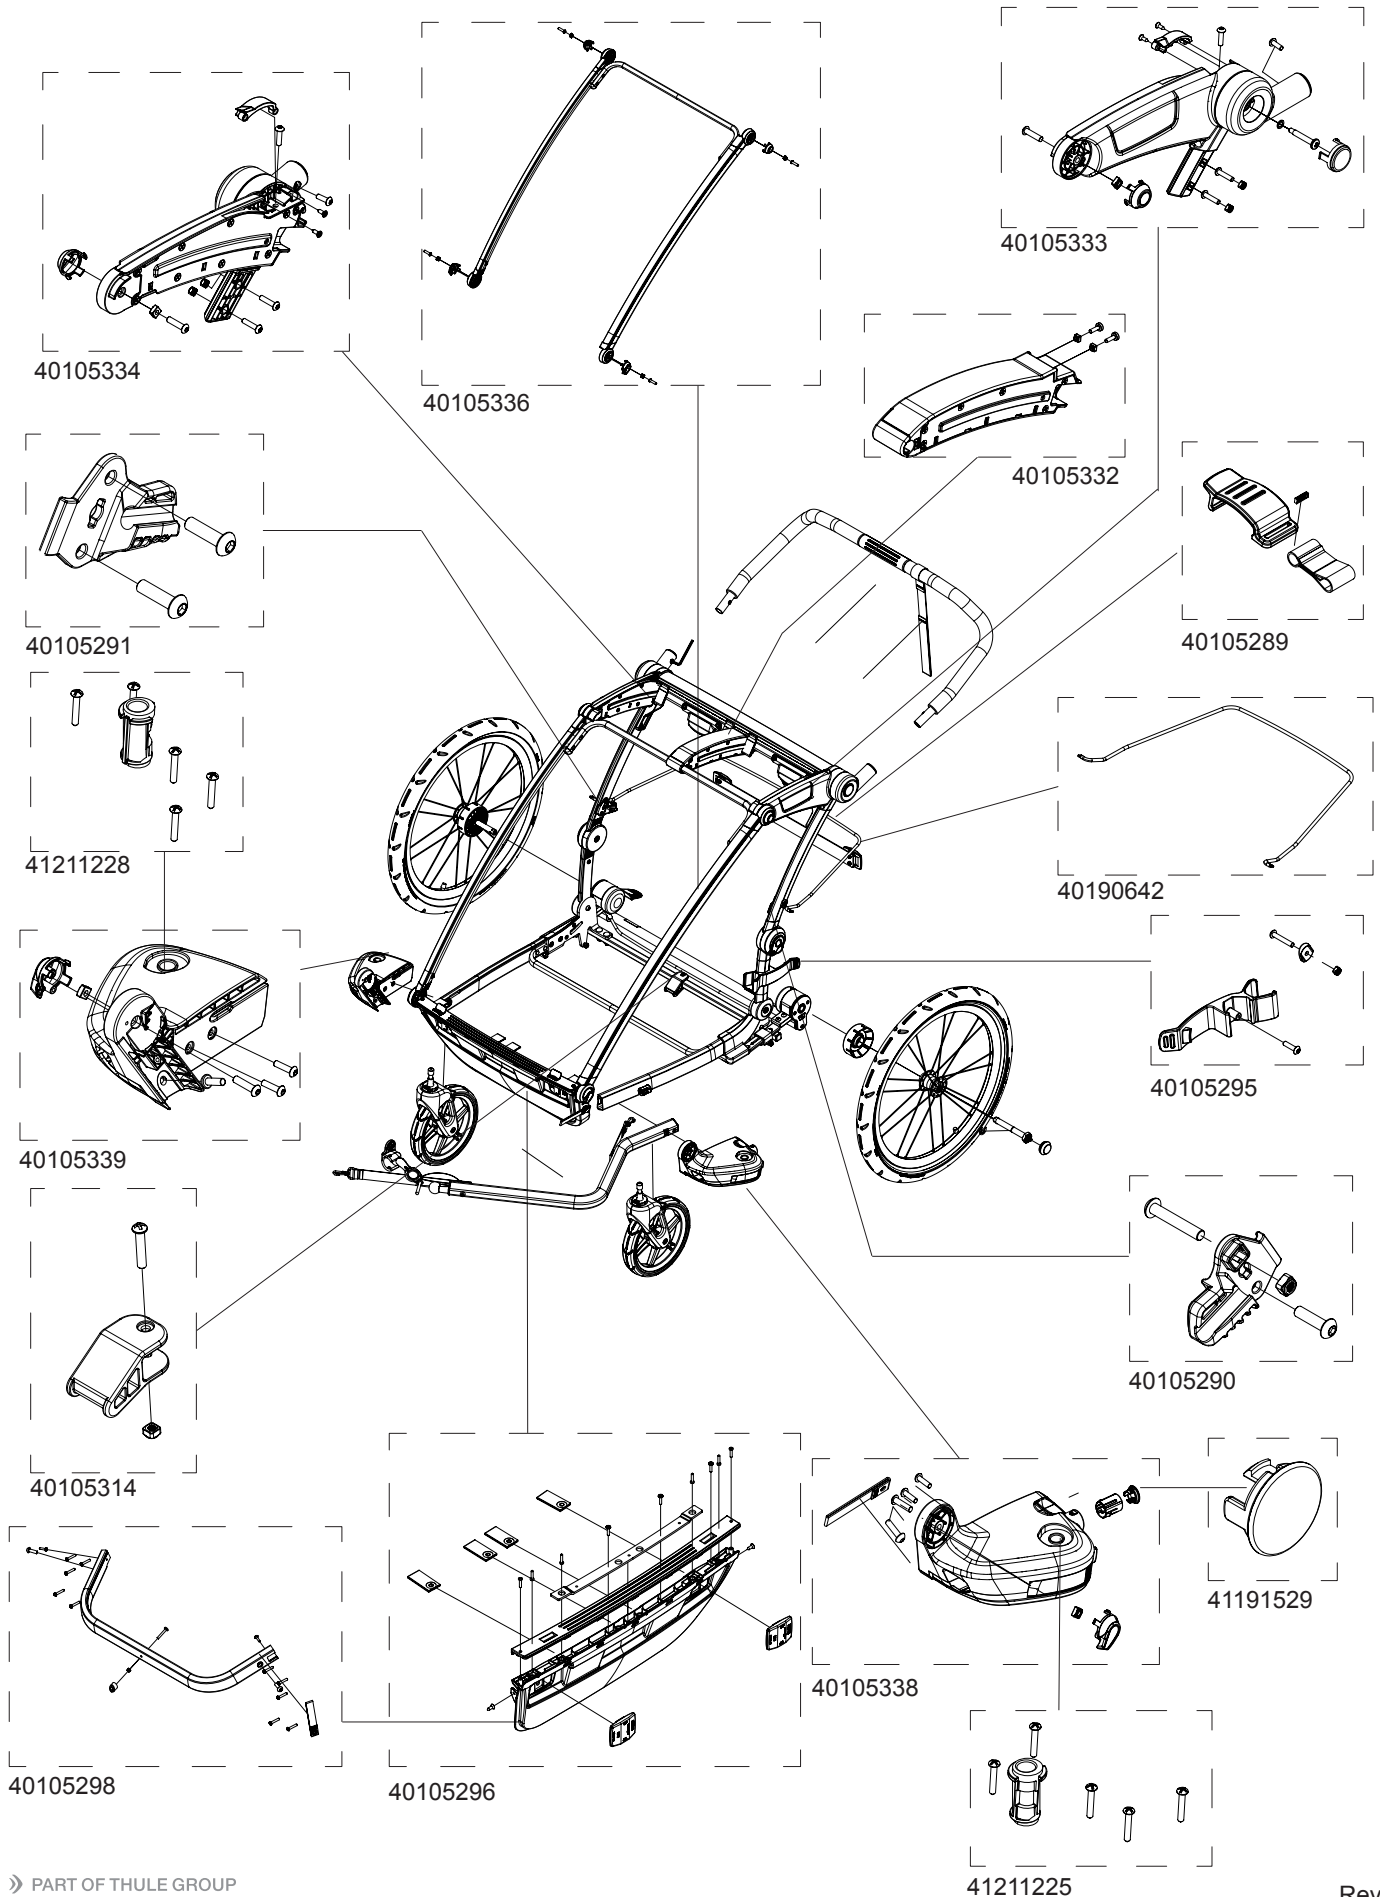

Cross 2

40100055

THULE
SWEDEN

Cross 2

40100055

THULE[®]

SWEDEN

» PART OF THULE GROUP

15/01/2017

THULE[®]

SWEDEN

Rev 1

TCTS

Cross 2

40100055

THULE
SWEDEN

Rev 1

TCTS

Bundled Kits

Hitch Arm Assembly