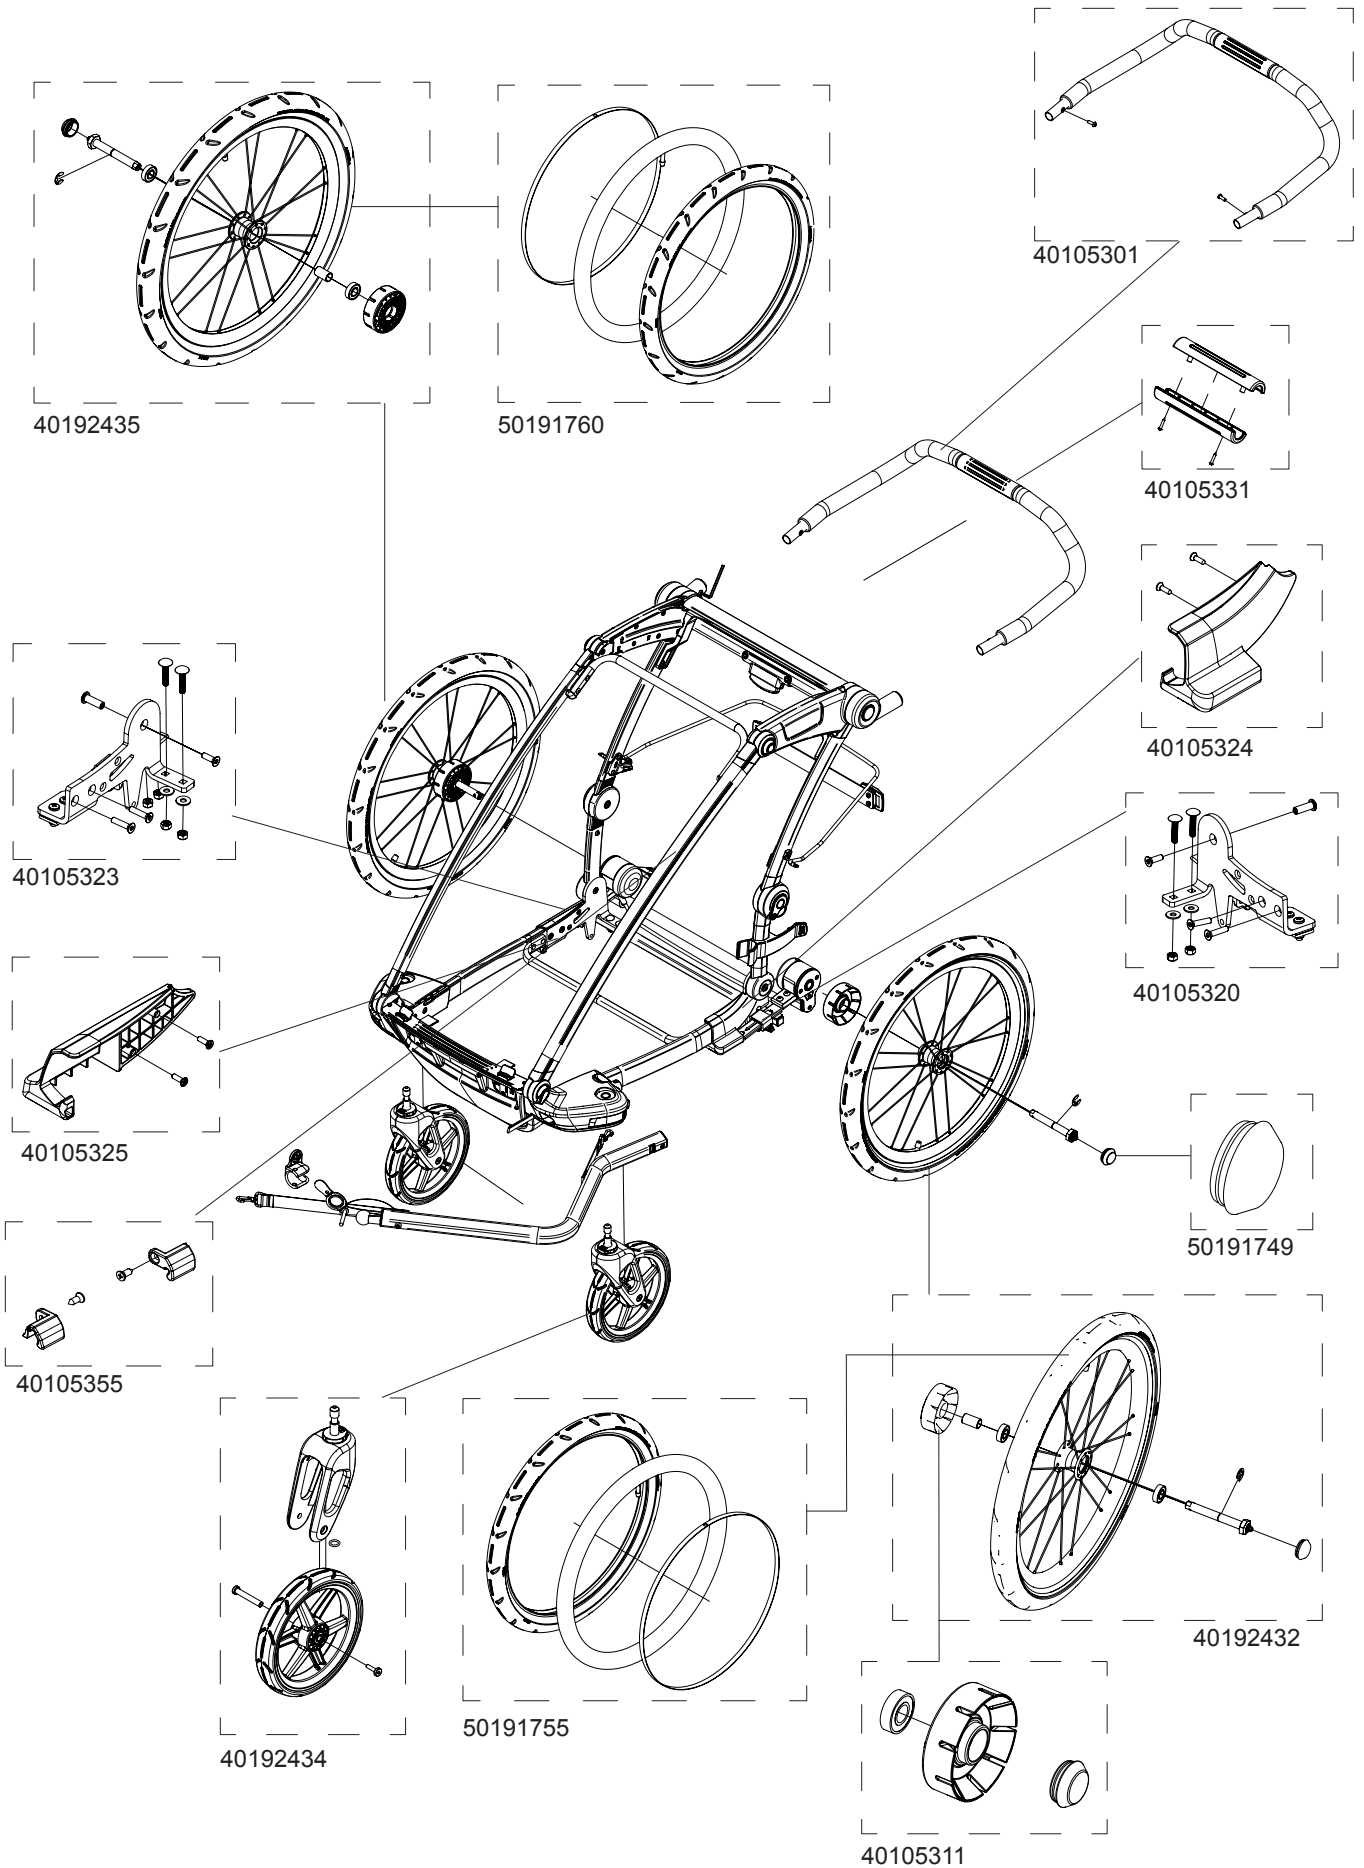

Cross 1

40100054

THULE
SWEDEN

Cross 1

40100054

THULE[®]

SWEDEN

» PART OF THULE GROUP

01/01/2017

THULE[®]

SWEDEN

Rev 1

TCTS

Bundled Kits

Hitch Arm Assembly