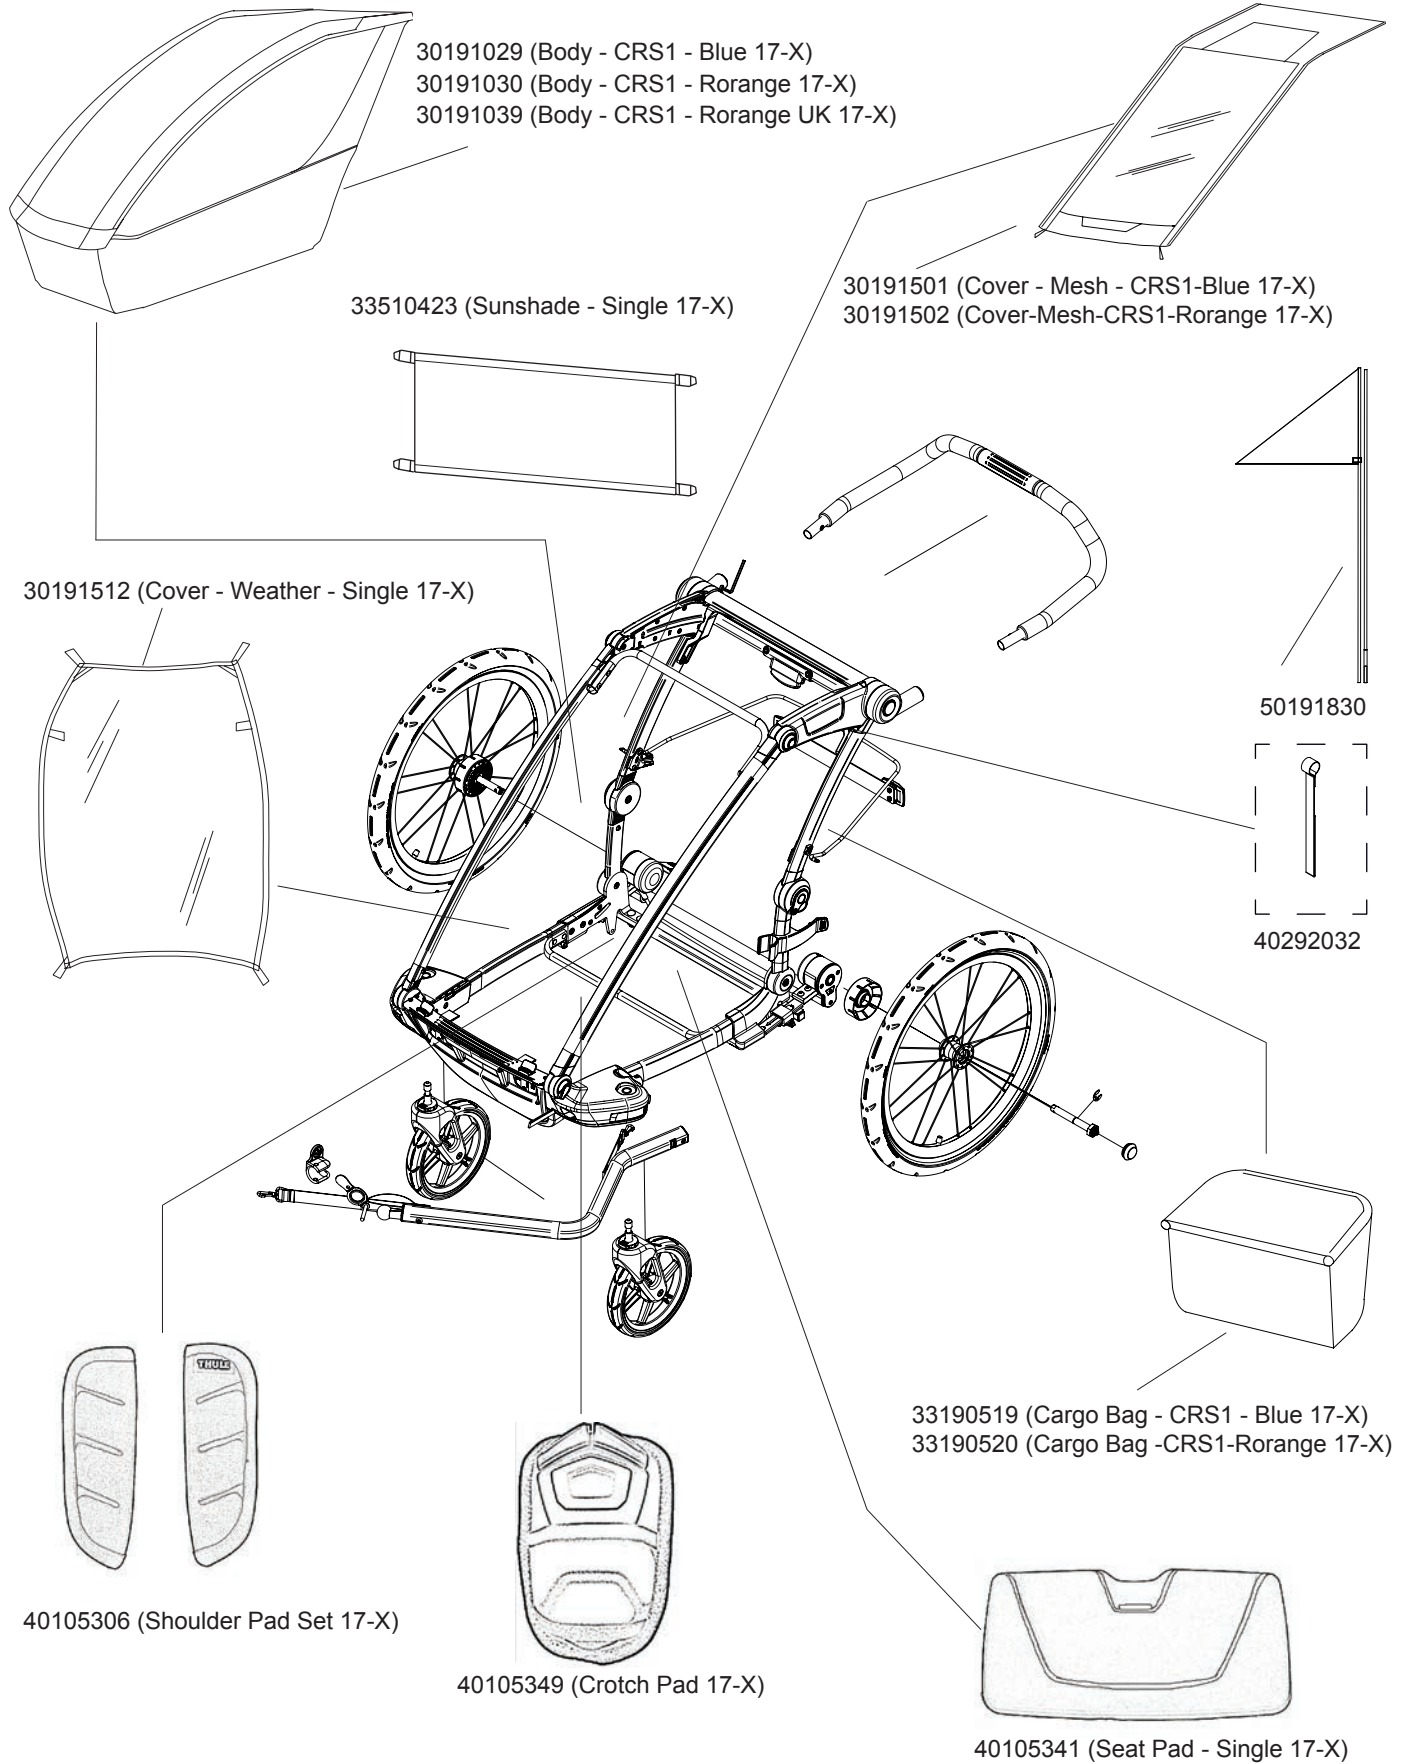

Cross 1

40100054

THULE
SWEDEN

Cross 1

40100054

THULE[®]

SWEDEN

» PART OF THULE GROUP

01/01/2017

THULE[®]

SWEDEN

Rev 1

TCTS

Bundled Kits

Hitch Arm Assembly