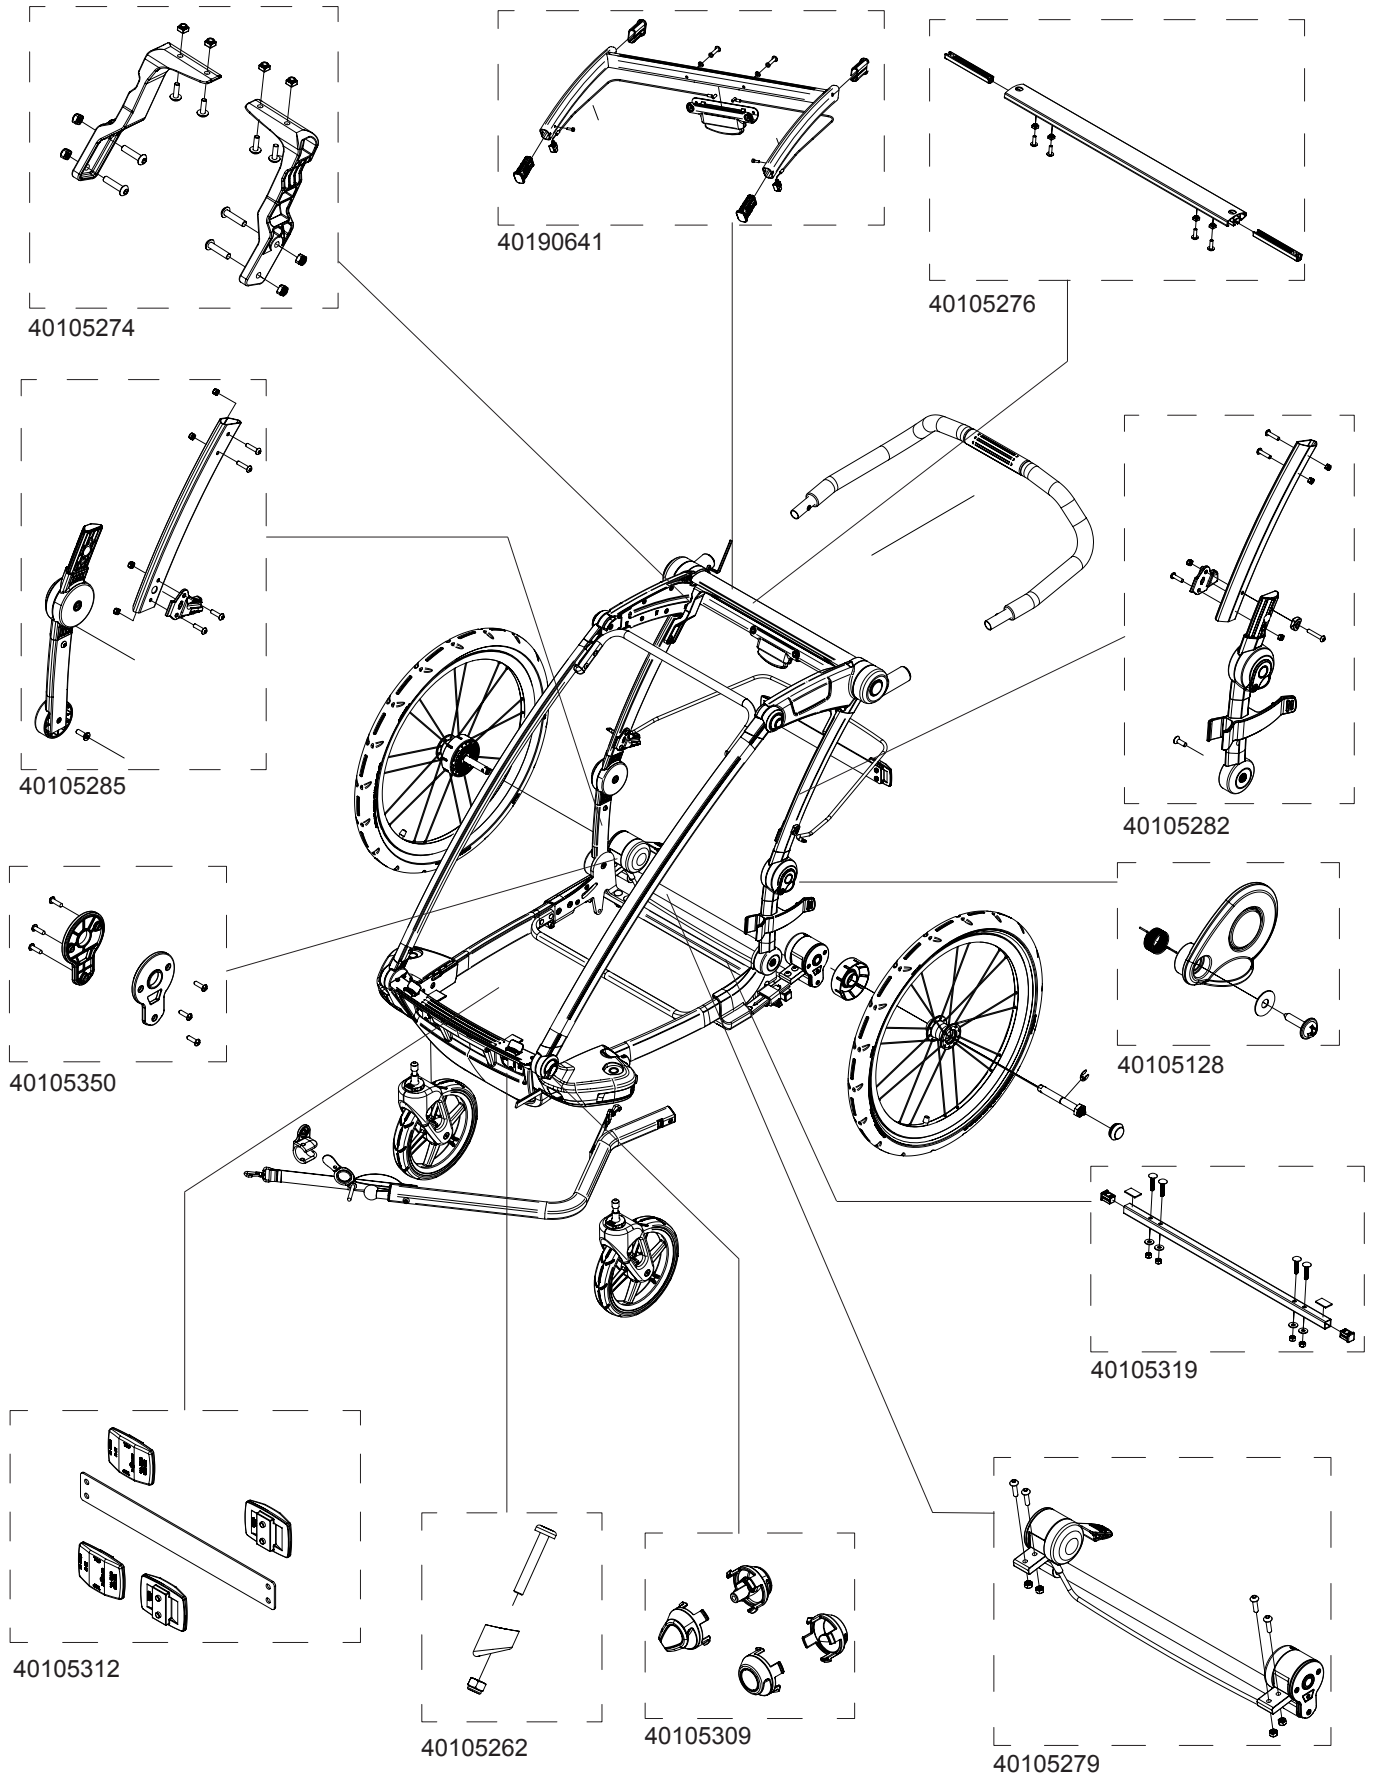

Cross 1

40100054

THULE
SWEDEN

Cross 1

40100054

THULE[®]

SWEDEN

» PART OF THULE GROUP

01/01/2017

THULE[®]

SWEDEN

Rev 1

TCTS

Bundled Kits

Hitch Arm Assembly