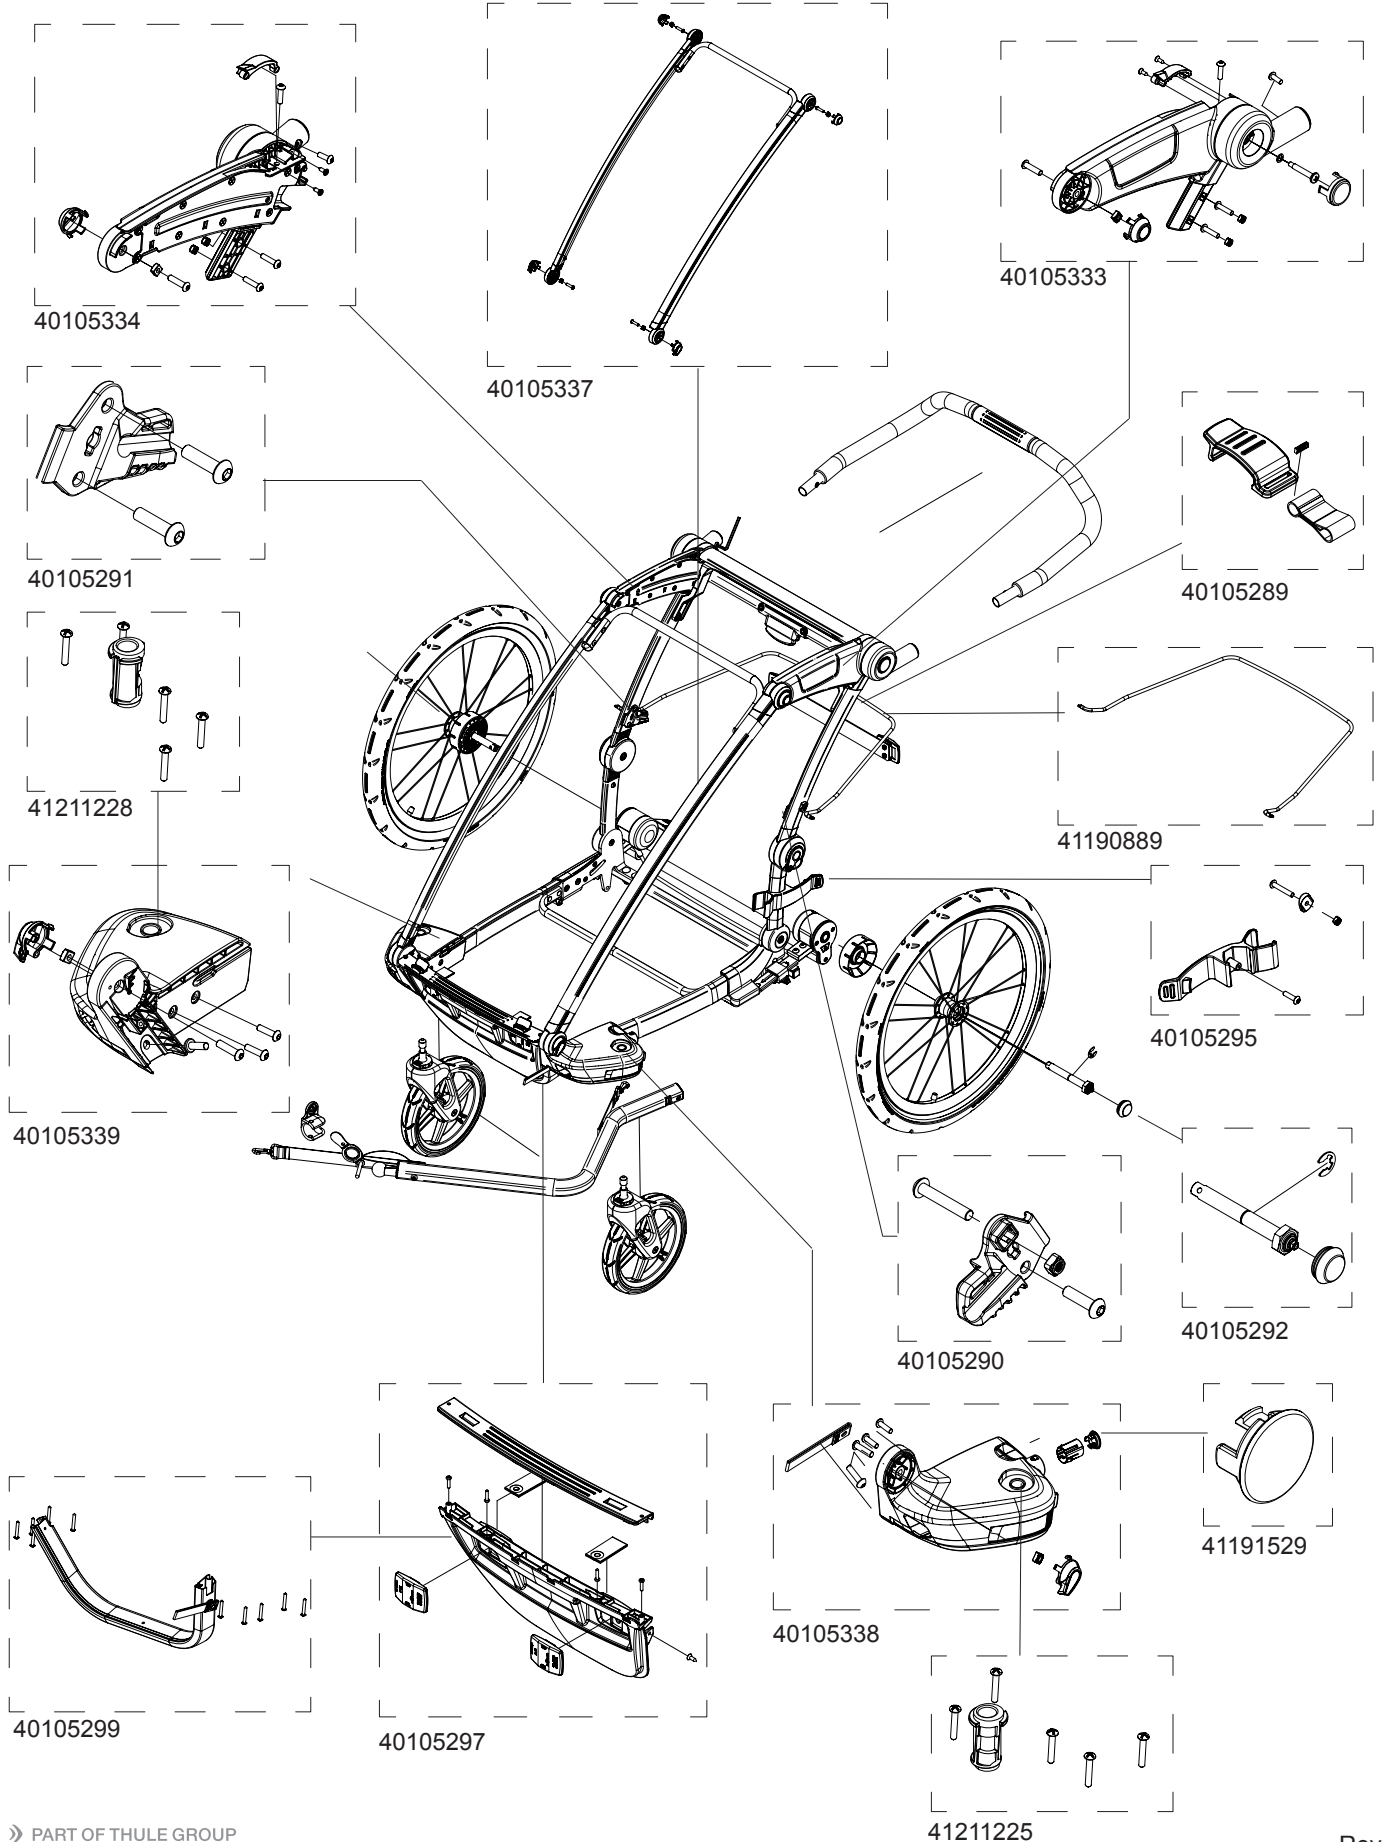

Cross 1

40100054

THULE
SWEDEN

Cross 1

40100054

THULE[®]

SWEDEN

» PART OF THULE GROUP

01/01/2017

THULE[®]

SWEDEN

Rev 1

TCTS

Bundled Kits

Hitch Arm Assembly