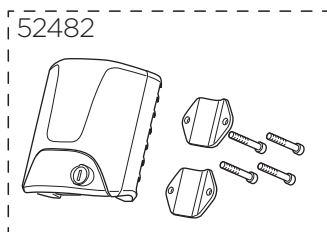

Thule RideAlong

100100, 100101, 100102

THULE
SWEDEN

WARNING

WARNING

Key+Lock
= N....

No
N001-N200
Sparepart No
1500001001 - 1500001200

Key