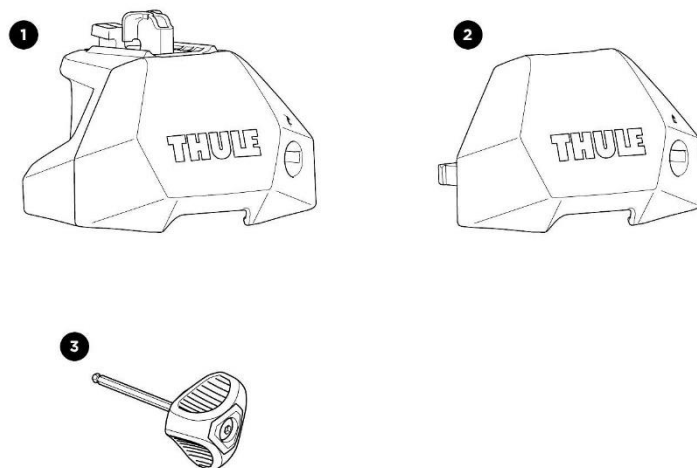

THULE Evo Fixpoint Foot pack 7107

	Part Number	Description
1	P54648	Complete Foot
2	P54649	Front Cover
3	P52988	Torque Key – 4Nm